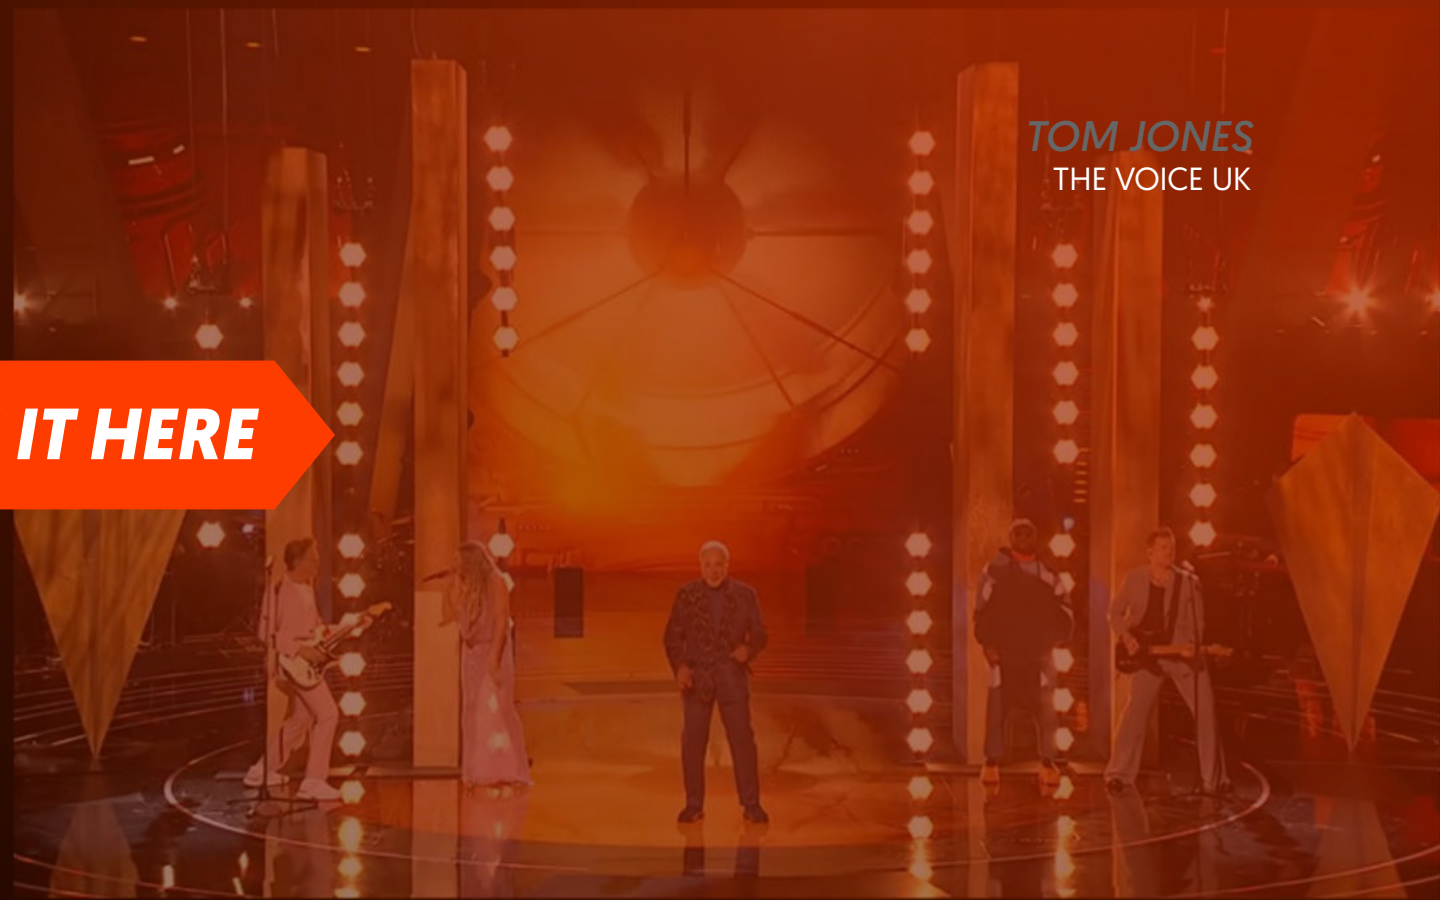

TOM JONES
THE VOICE UK