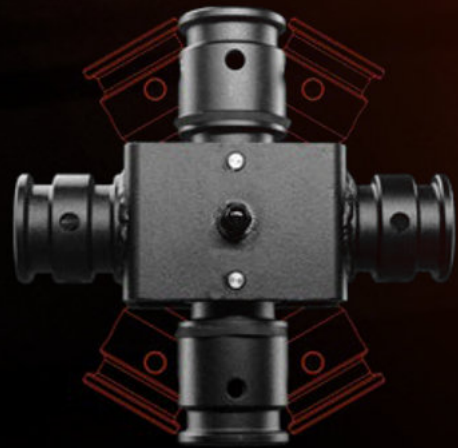

Where the **rEVOLUTION** began

P3 EVO™

P2 EVO™

P1 EVO™

EVO ELEMENT™

The **EVO series™** is the heartbeat of Portman® Lights. It's where our signature tungsten warmth (**haloLED™**) first met the vivid depth of RGBW. These aren't just fixtures; they are the icons that turned stage lighting into an art form.

THE BOND

E-CONN™

Snap into limitless geometry. The glue that makes the magic possible. A proprietary connection system that allows you to build a world on stage with zero boundaries.

DUAL SOUL SYSTEM

HALOLED™ + RGBW

BROADCAST-GRADE

FLICKER-FREE & 16BIT DIMMING

MODULAR FREEDOM

E-CONN™

TIMELESS RECOGNITION

PATENTED DESIGN