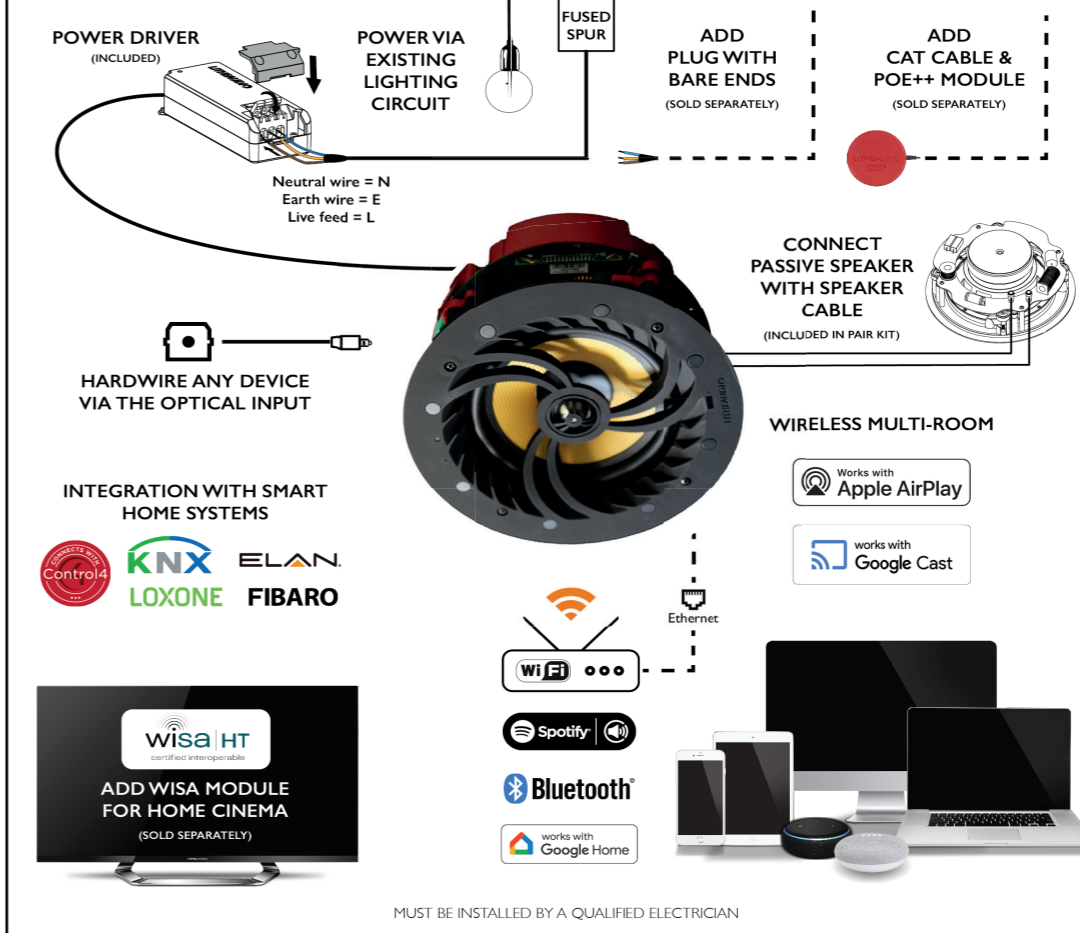

VOICE CONTROL

Works wirelessly via Alexa, Google Home or Siri

BOLT-ONS

With optional WISA and PoE bolt-ons as well as firmware and app updates this ceiling speaker has been designed with longevity in mind

AWARD WINNING

Our Pro Series Ceiling Speakers have won multiple industry awards.

(OPTIONAL BOLT-ON)
PoE++

POE POWER DELIVERY FOR CONVENIENCE OF INSTALLATION AND CONTROL

Powered directly from the network cabling infrastructure, the all-in-one Pro Series uses the latest standard: IEEE 802.3bt to deliver up to 70W of power to each speaker.

SMART HOME INTEGRATIONS

For custom installers, Lithe Audio has developed drivers that will give smart home users control over their Lithe Audio iO1 speakers, Wi-Fi and Pro Series Ceiling Speakers.

Every integration is different, please review speaker compatibility and full driver specifications here:

LITHEAUDIO.COM/DRIVERS

SPECIFICATIONS / FEATURES

LITHEAUDIO PRO CONNECTIONS DIAGRAM

DIMENSIONS

Speaker Grille: 230mm
Depth with PoE add-on: 140mm

OPTIONAL BOLT-ONS

PoE Module:
Power the speakers via the PoE for wiring convenience through the networking infrastructure.