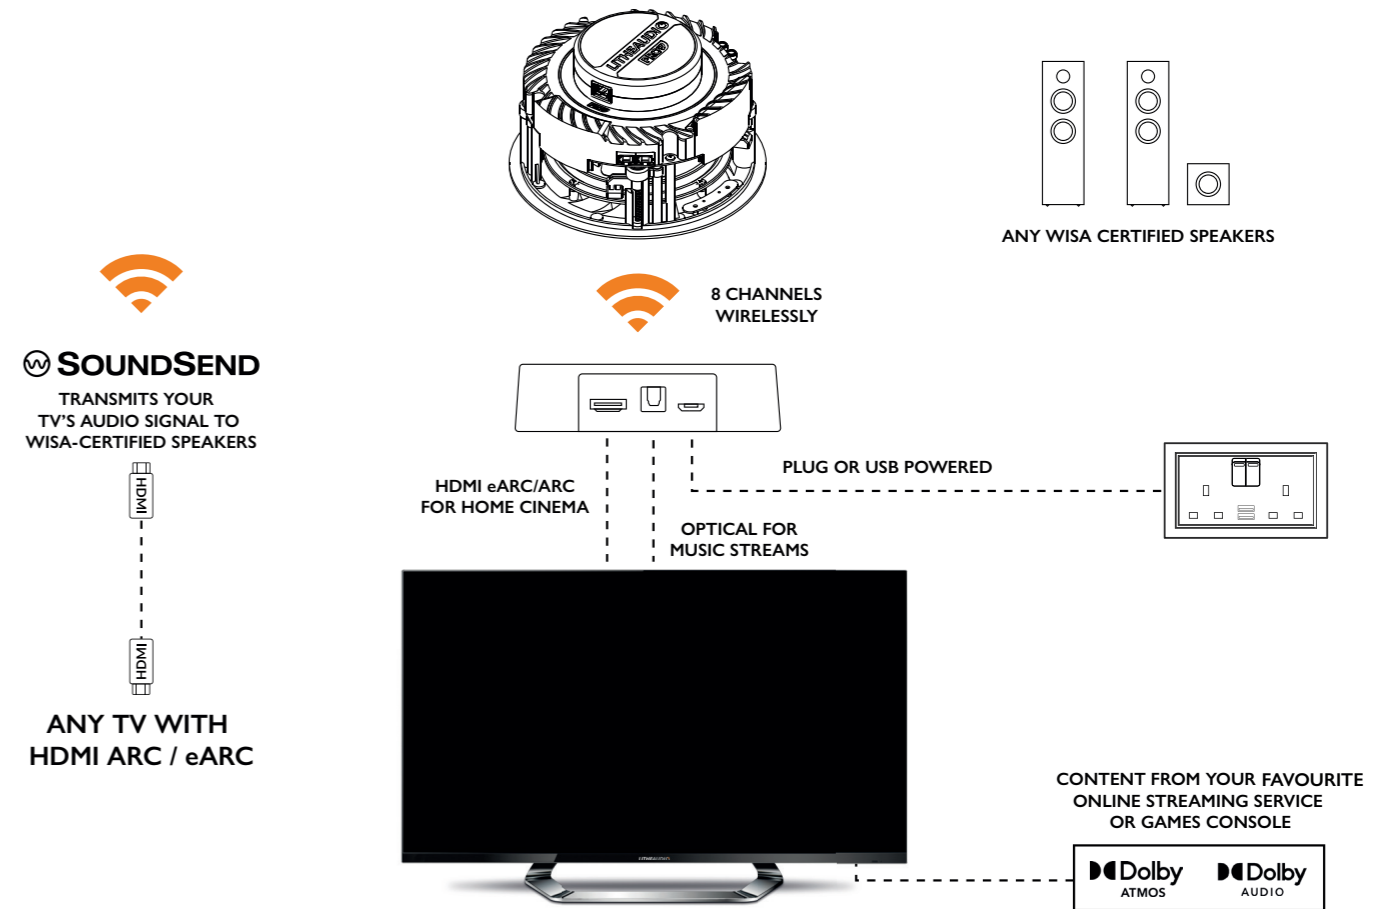

The WISA SoundSend allows immersive home cinema audio systems to be set-up and connected quickly and easily using WISA wireless audio technology. The SoundSend connects to your TV via HDMI and uses your TV's ARC (Audio Return Channel) or eARC (Enhanced Audio Return Channel) to receive audio and then transmits that audio wirelessly to Lithe Pro ceiling speakers with WISA Bolt-on OR any WISA Certified speakers for a Dolby Atmos Home Cinema setup.

VIDEO INPUTS

WIRED AUDIO

SPECIFICATIONS / FEATURES

FULLY SCALABLE WIRELESS HOME CINEMA FROM 2.0 TO 7.1 TO A 5.1.2 DOLBY ATMOS SETUP

Features

- Easy Setup**
Plug SoundSend into the HDMI ARC, HDMI eARC or optical port on your smart TV
- High Quality Audio**
Hear up to eight channels of uncompressed 24-bit 48/96kHz sound
- Connections**
Connects to any TV with ARC/eARC
- Setups**
Supports 2.0 to 7.1 and Atmos 3.1.2 and 5.1.2 configurations
- WISA Technology**
Wireless cinema without cables. no Latency and interoperal with any WISA HT certified speakers
- Dolby Atmos**
Wireless Dolby Atmos via WISA connectivity