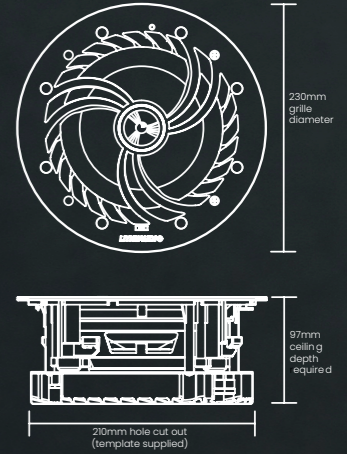

WiFi® WIFI MULTI-ROOM CEILING SPEAKER

SPECIFICATIONS / FEATURES

LITHEAUDIO **WiFi**
CONNECTIONS DIAGRAM

DIMENSIONS

MULTI-ROOM SYSTEM

GROUP AND ZONE SPEAKERS VIA AIRPLAY2 OR GOOGLE CHROMECAST

LITHE SETUP APP