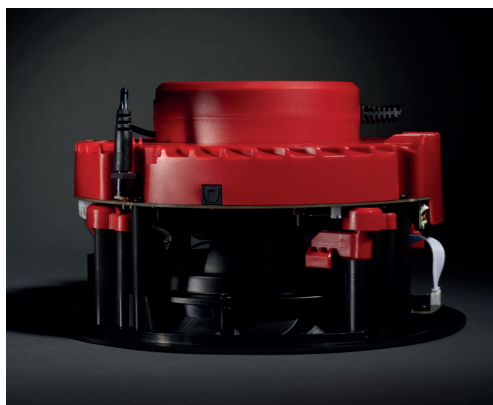

AWARD WINNING

Our Pro Series Ceiling Speakers have won multiple industry awards.

(OPTIONAL BOLT-ON)
PoE++

POE POWER DELIVERY FOR CONVENIENCE OF INSTALLATION AND CONTROL

Powered directly from the network cabling infrastructure, the all-in-one Pro Series uses the latest standard: IEEE 802.3bt to deliver up to 70W of power to each speaker.