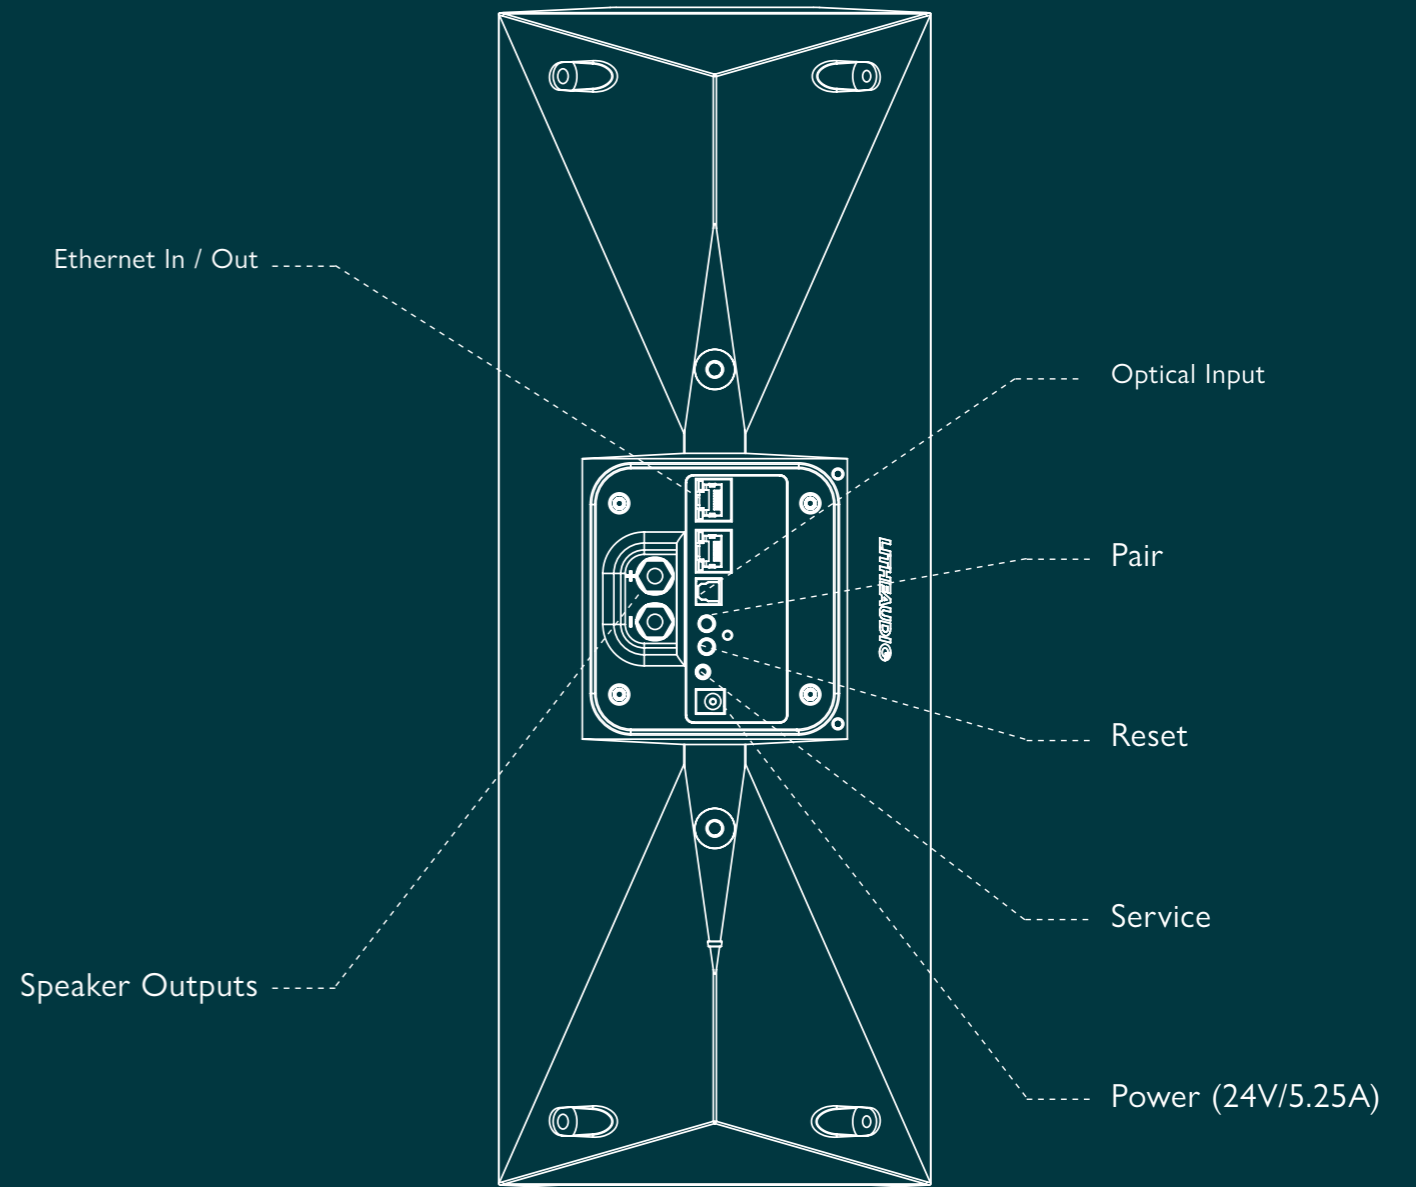

WIRELESS OR WIRED CONNECTIONS

Choice of connectivity to use with a variety of streaming services or cabled equipment.