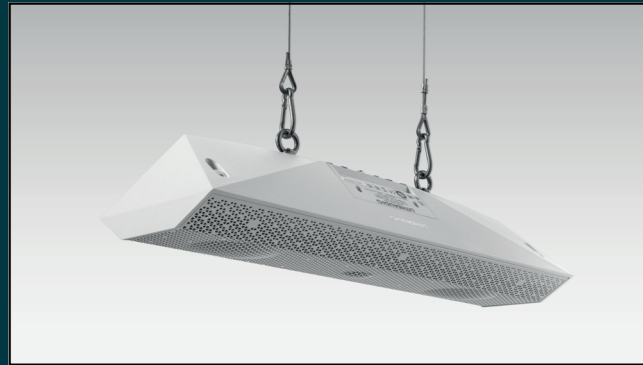

ONE SPEAKER. SIX WAYS.

ON WALL

Ideal for any wall mount application where you want to focus audio directly to an indoor or outdoor seating area.

IN CORNER

Ideal for any corner such as eaves in the garden or corners of rooms. Can mount horizontally or vertically.