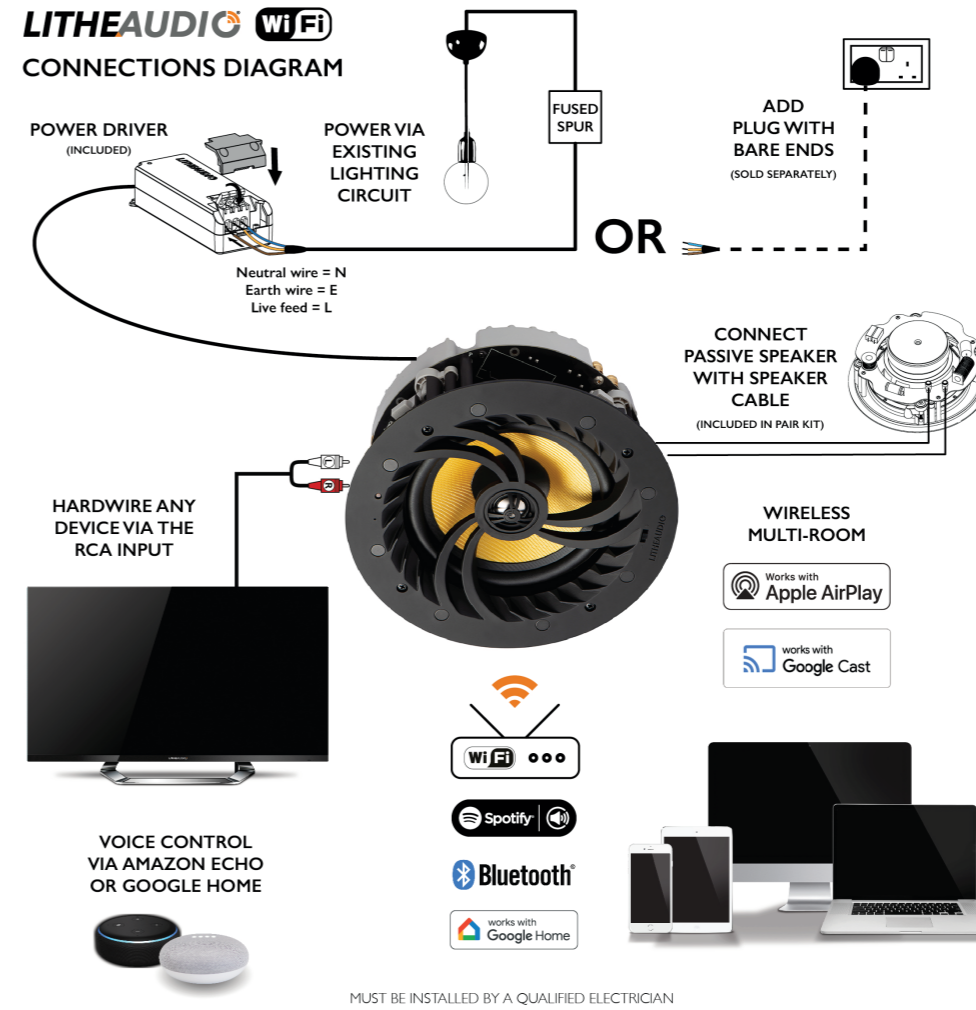

SPECIFICATIONS / FEATURES

LITHEAUDIO **WiFi**
CONNECTIONS DIAGRAM