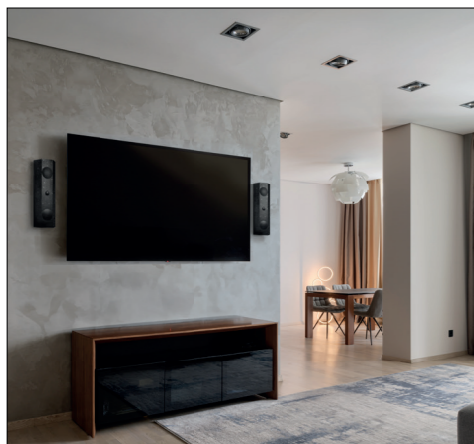

ONE SPEAKER. SIX INSTALL OPTIONS.

- ON WALL
- PENDANT
- IN CORNER
- COUNTER TOP
- GROUND SPIKE
- ON CORNER

Features

Outdoor Rated to Impressive IP66
Weather Resistant IP66 rated protection, impenetrable by weather, high pressure jets of water and even a total soaking

All-In-One Solution
Amplifier and Wi-Fi all built-in, just add power

Place Anywhere
Mount 6 different ways to suit your installation requirements

WISA Certified
Connects wirelessly to Cinema Hub or SoundSend to create a home cinema setup with iO1's

Built-in AirPlay 2 and Google Chromecast
Stream music directly from your Smart Phone / Tablet using Bluetooth or control multiple rooms at the same time

Easy Connection
Connect to plug socket or existing light circuit or any power source available 230V or 110V supply

Multi-Room Audio
Connect multiple iO1's and Lithe Audio Ceiling Speakers for a whole home, indoor and outdoor audio experience

Dynamic Sound
Fully Adjustable EQ via Lithe App to deliver fine tuned optimal sound

Choice of Connectivity
Wireless and Wired Connections to use with any streaming service or cabled equipment

Audio Spec

RMS Power: 100W RMS (2x 50W)
Frequency Response (-3dB) 60Hz - 20kHz
Frequency Range (-10dB) 38Hz - 20kHz
Impedance: 4 Ohms nominal (8 Ω)
Sound Quality THD+N <0.01%
Sensitivity (1W/1m): 82dB
Coverage (1-4kHz): Vertical 100° / Horizontal 170°
Type: Class D (Digital)
Audio Compression: 192kHz / 24 bits

Connectivity

WISA certified (requires WISA SoundSend or CinemaHub)
Wi-Fi certified 2.4Ghz / 5Ghz (802.11a/b/g/n/ac)
10/100 Ethernet Ports (In/Out) (For hardwire connection)
Apple AirPlay 2 and Google Chromecast
Spotify Connect
Bluetooth 5.0
Works with OK Google
Line In (Optical), auto-detecting
Passive Speaker Output

Speaker Spec

Dimensions: (H X W X D) 465 X 170 X 100mm (18.3 X 6.7 X 3.9 inches)
Power Input Supply: 100 - 240V, 50/60Hz / 2.5A
Colour: Matt Black or White
Woofer: 2 x 3" Waterproof Coated Paper Cone
Tweeter: 0.75" Waterproof Coated Silk Dome
Operating Temperature: -10C to 50C (-50F - 122F)
Storage Temperature: -20C to 60C (-68F - 140F)
Net Weight: 3.7kg (8.1lbs) (Single)
Shipping Weight: 9.5kg (20.94lbs) (Pair)
IP Rating: IP66
Housing Material: ABS+PC (UL f1/f2 Certification Standard UL746C-V0)
Grille: Aluminium (UV Powder Coating)

What's in the box

- IO1 WISA Surface Mount Speaker
- Power Supply
- Mounting Bracket
- Instruction Manual
- 16 AWG Tin Coated Copper Cable (included with Pair only)

litheaudio.com/io1-wisa-speaker-pair

Visit our website or open your phones camera and scan the QR code to visit our product page

LITHEAUDIO