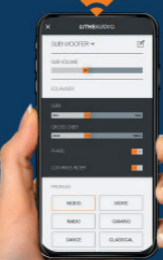

Wirelessly connect or Hardwire to your router or wall plate

WIRELESS

APP SETUP

LITHEAUDIO

DATA OUT