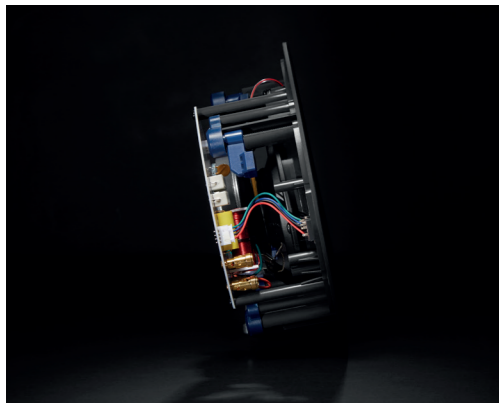

4" IP44 Passive Ceiling Speaker

03255 (Single)

Speaker Spec

Woofer: 4" Polypropylene Cone
Tweeter: 0.75" Silk Cone
Impedance: 8 Ohms
Sound Quality 70Hz-20kHz
Sensitivity (1W/1m): 88dB
Dimensions: (W x D) 186 x 83 mm
Cut Out Diameter: 165 mm
Mounting Depth: 83 mm

6.5" 2-Way Passive Ceiling Speaker

01556 (Single)

01555 (Pair)

Speaker Spec

Woofer: 6.5" Woven Glass Fibre Cone
Tweeter: 0.75" Titanium Dome
Impedance: 8 Ohms
Sound Quality 55Hz-20kHz
Sensitivity (1W/1m): 90dB
Dimensions: (W x D) 227 x 87 mm
Cut Out Diameter: 210 mm
Mounting Depth: 87 mm

6.5" 2-Way IP44 Passive Ceiling Speaker

01557 (Single)

01567 (Pair)

Speaker Spec

Woofer: 6.5" Polypropylene Cone
Tweeter: 0.75" Titanium Dome
Impedance: 8 Ohms
Sound Quality 55Hz-20kHz
Sensitivity (1W/1m): 90dB
Dimensions: (W x D) 227 x 87 mm
Cut Out Diameter: 210 mm
Mounting Depth: 87 mm

6.5" Low Profile Passive Ceiling Speaker

01568 (Single)

Speaker Spec

Woofer: 6.5" Polypropylene Cone
Tweeter: 0.75" Titanium Dome
Impedance: 8 Ohms
Sound Quality 77Hz-20kHz
Sensitivity (1W/1m): 90dB
Dimensions: (W x D) 230 x 67 mm
Cut Out Diameter: 210 mm
Mounting Depth: 67 mm

3" Spot Passive Ceiling Speaker

01553 (Single)

Speaker Spec

Woofer: 3" Woven Glass Fibre Cone
Tweeter: 0.75" Mylar Dome
Impedance: 8 Ohms
Sound Quality 130Hz-20kHz
Sensitivity (1W/1m): 90dB
Dimensions: (W x D) 116 x 58 mm
Cut Out Diameter: 100 mm
Mounting Depth: 60 mm

6.5" Stereo Passive Ceiling Speaker

01554 (Single)

Speaker Spec

Woofer: 6.5" Woven Glass Fibre Cone
Dual Tweeters: 0.75" Titanium Domes
Impedance: 8 + 8 Ohms
Sound Quality 55Hz-20kHz
Sensitivity (1W/1m): 90dB
Dimensions: (W x D) 227 x 87 mm
Cut Out Diameter: 210 mm
Mounting Depth: 87 mm

litheaudio.com/passive

Visit our website or open your phones camera and scan the QR code to visit our product page

LITHEAUDIO