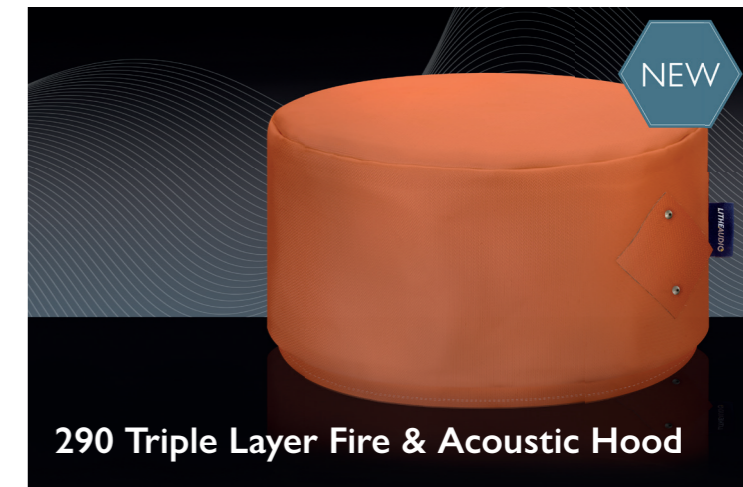

MULTI-AWARD WINNING PRODUCTS

4" Compact Bluetooth Ceiling Speaker

WiSA Outdoor & Indoor Speaker

WiSA Cinema Subwoofer

WiSA Cinema Hub

290 Triple Layer Fire & Acoustic Hood

LITHEAUDIO AiC

THE LITHE ALL-IN-ONE PHILOSOPHY