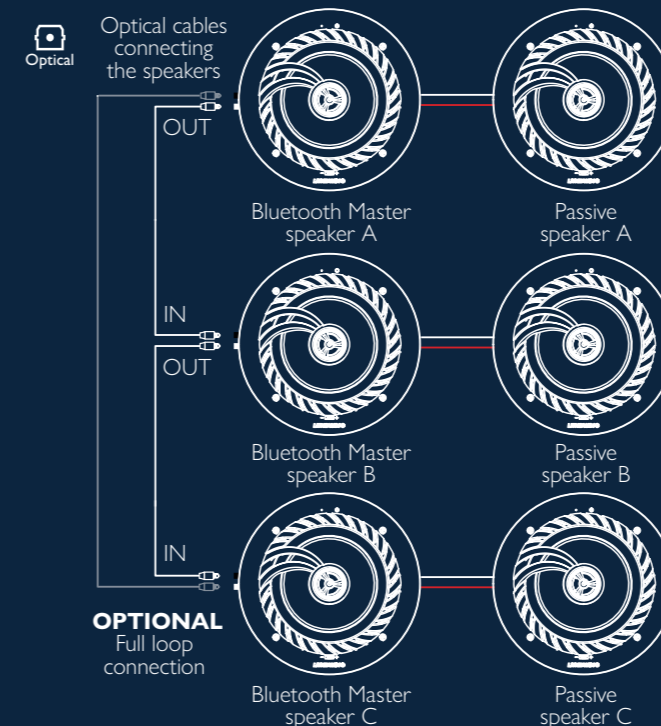

POWER IT. SYNC IT. PLAY IT.™

Our All-in-one Wireless Bluetooth 5 Ceiling Speakers empower you to play Apple Music, Amazon Music, Spotify or any other audio streaming service from your phone. We combine an Amplifier, Bluetooth Receiver, and a High-Quality Speaker, to offer you the ideal all-in-one solution for your property.

LITHE-LINK™
CONNECT UP TO SIX SPEAKERS

For larger or open plan rooms the Lithe-link feature will allow you to connect up to 3 master speakers and their passive/slaves and play audio from all the speakers at once.

Depending on which master speaker you connect to, it will then determine how many speakers will play, either 2, 4 or 6.

FREE AUDIO CONSULTATION:
LITHEAUDIO.COM/AUDIO-CONSULTATION

We're more than happy to help and advise on your speaker placement and product choice.