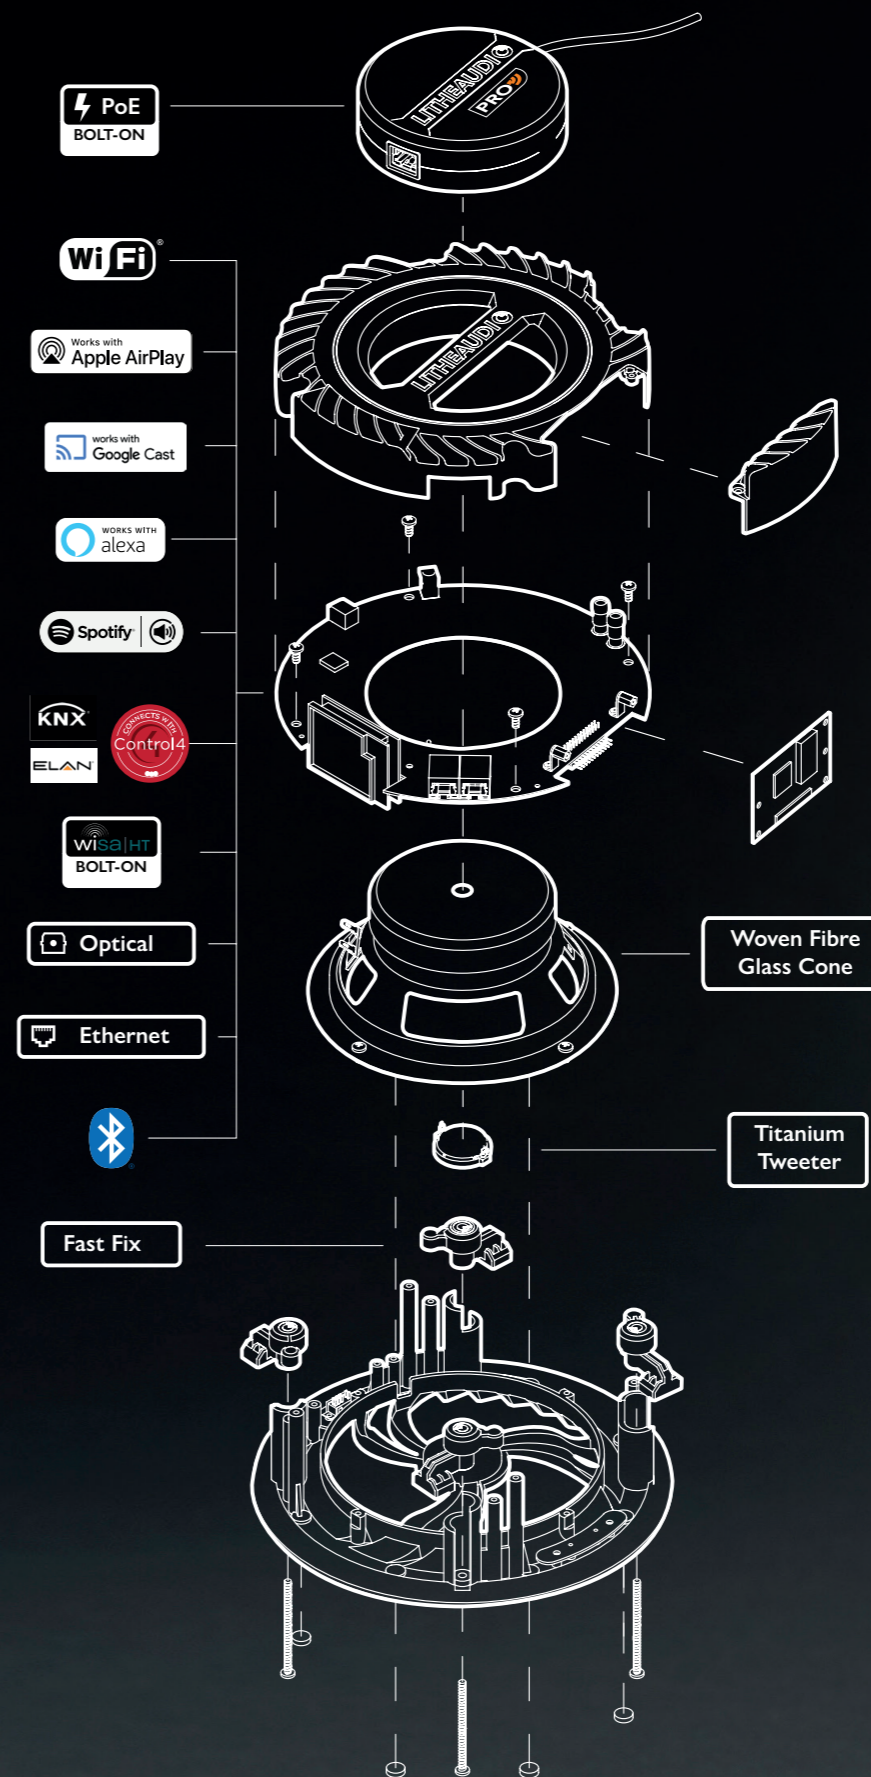

ULTIMATE CONNECTIVITY.

CUTTING EDGE PERFORMANCE.

WIRELESS & WIRED

Works in dual band 5GHz and 2.4GHz Wi-Fi spectrum or can be hardwired via ethernet cable for a hardwired data connection

CRYSTAL CLEAR AUDIO