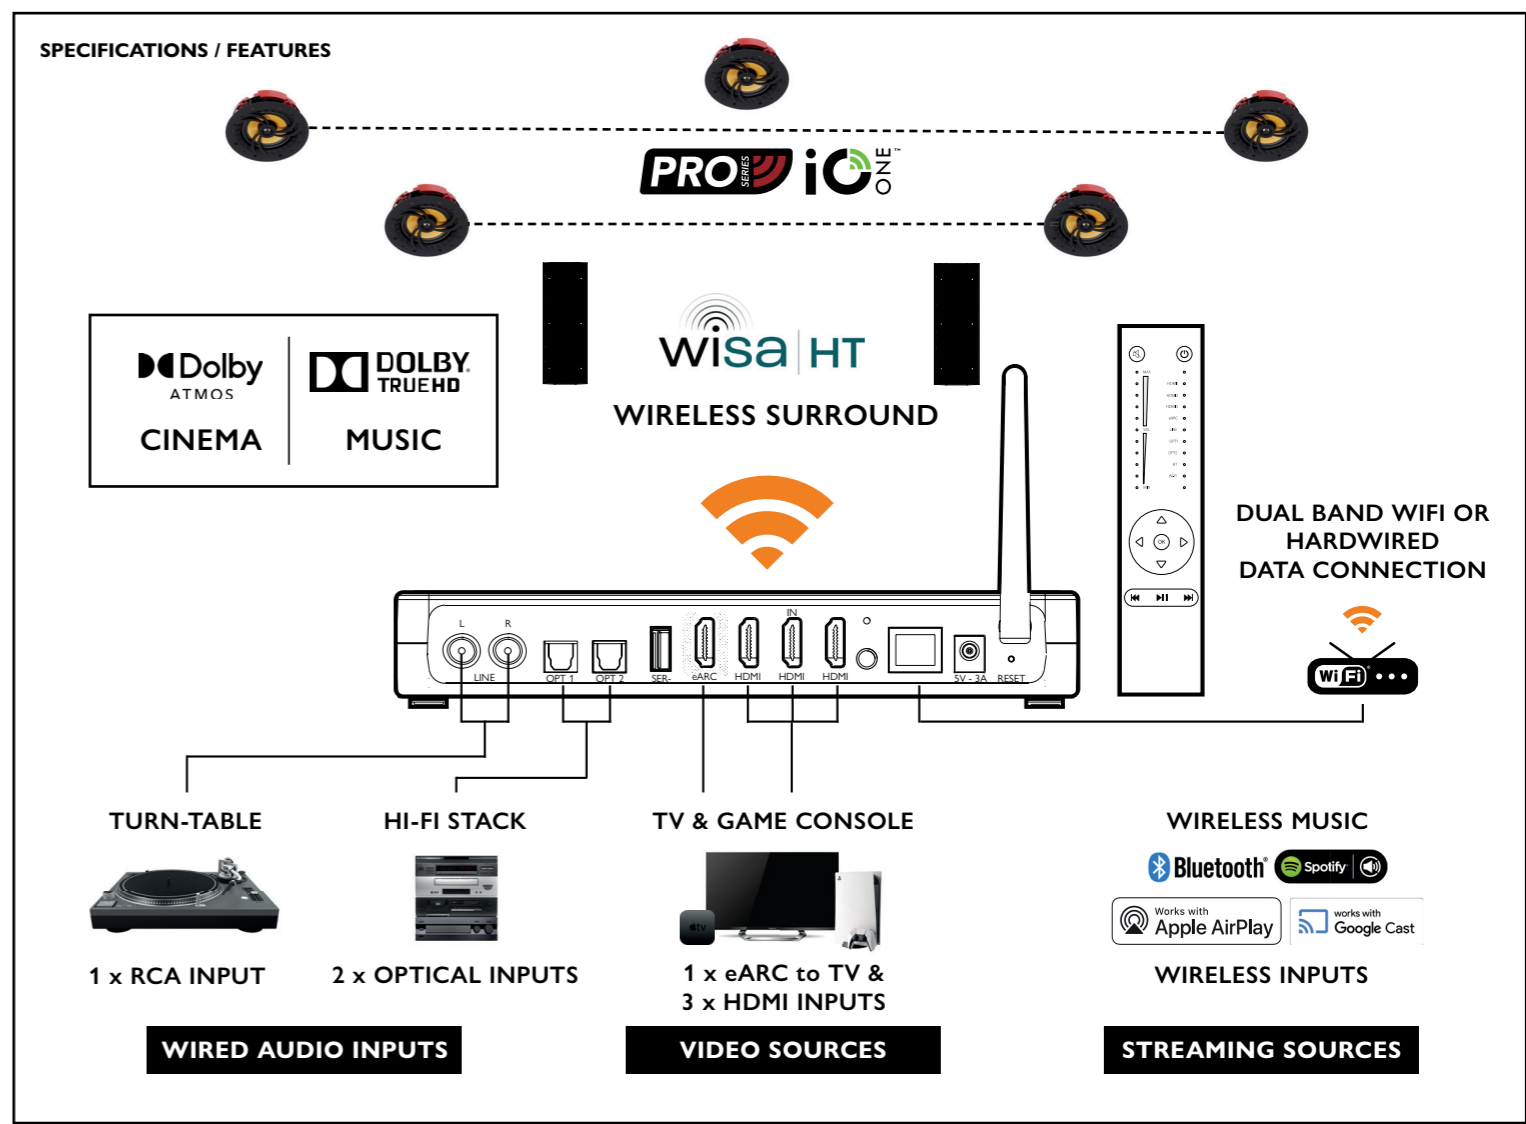

CINEMA HUB
WISA CINEMA HUB
 YOUR DIGITAL AVR

NEW

WIRELESS ALTERNATIVE TO AN AVR

This powerful device combines the best digital and analogue audio inputs for wireless streaming and video via HDMI inputs into one compact media unit. The Hub allows you to connect all of your audio and video components, such as a TV, DVD player, and gaming console, and control them with a single remote. The Hub is connected wirelessly to any WISA-certified speaker which amplifies the signal and delivers powerful, high-fidelity sound for a home theatre setup without cables.