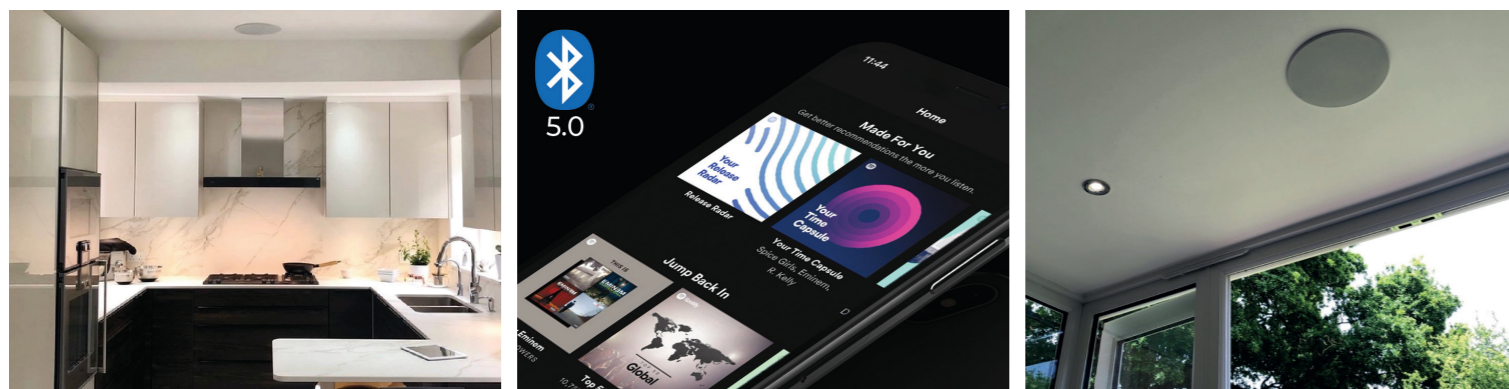

Bluetooth
6.5 INCH BLUETOOTH
CEILING SPEAKER

CEILING SPEAKERS MADE EASY

ALL-IN-ONE SOLUTION

Amplifier & Bluetooth built-in, so all you need is power, which you can choose to connect via your lighting circuit or a plug (plug not supplied)

30M WIRELESS RANGE

Latest Bluetooth 5.0 technology built-in, giving you a wider range and stronger connection

AMPLIFIER BUILT-IN

Powerful 50W RMS Class D amplifier attached to the back of the speaker

VOICE CONTROL

Fully compatible with Amazon Echo and Google Home devices

CONNECT TO YOUR TV

Low latency quality audio with aptX technology, giving you impressive sound from discreet speakers

PERFECT FOR ANY SINGLE ROOM SOLUTION

Designed by Lithe Audio's team of specialist home electronic product designers, the frameless speakers protrude only 3mm from the ceiling, and have magnetic grill covers which can easily be removed for cleaning or for replacement with a different coloured grill finish. The grill can alternatively be painted with spray paint to create a virtually invisible look for these high performance speakers.

The Lithe Audio range is ideal for consumers, DIY enthusiasts, builders, interior designers, commercial property developers and hotels.

KITCHENS BATHROOMS
NEW BUILDS RENOVATIONS
HOTELS APARTMENTS
LODGES RETAIL BEDROOMS
MEETING ROOMS
HOSPITALS SHOPS OFFICES
RESTAURANTS
MODULAR HOMES VILLAS

POWER IT. SYNC IT. PLAY IT.™

Our All-in-one Wireless Bluetooth 5 Ceiling Speakers empower you to play Apple Music, Amazon Music, Spotify or any other audio streaming service from your phone. We combine an Amplifier, Bluetooth Receiver, and a High-Quality Speaker, to offer you the ideal all-in-one solution for your property.

LITHE-LINK™
CONNECT UP TO SIX SPEAKERS