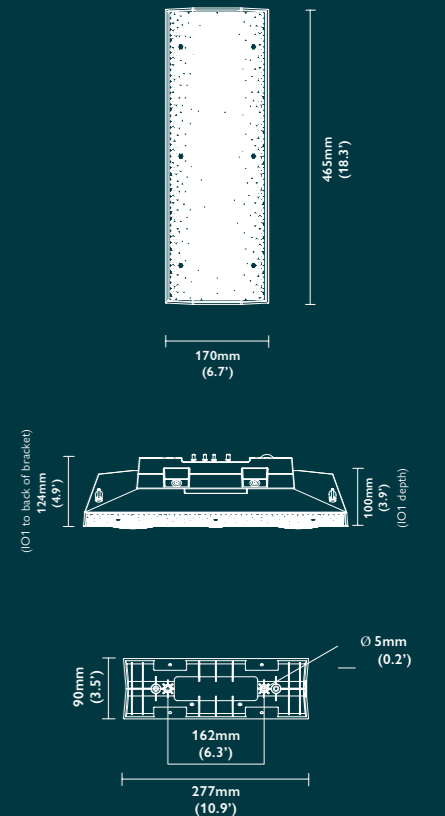

SPEAKER AND BRACKET DIMENSIONS

Features

- **Outdoor Rated to Impressive IP66**
  Weather Resistant IP66 rated protection, impenetrable by weather, high pressure jets of water and even a total soaking
- **All-In-One Solution**
  Amplifier and Wi-Fi all built-in, just add power
- **Place Anywhere**
  Mount 6 different ways to suit your installation requirements
- **Built-in AirPlay 2 and Google Chromecast**
  Stream music directly from your Smart Phone / Tablet to control multiple rooms at the same time
- **Easy Connection**
  Connect to plug socket or existing light circuit or any power source available 230V or 110V supply

Multi-Room Audio
Connect multiple iO1's and Lithe Audio Ceiling Speakers for a whole home, indoor and outdoor audio experience

Dynamic Sound
Fully Adjustable EQ via Lithe App to deliver fine tuned optimal sound

Choice of Connectivity
Wireless and Wired Connections to use with any streaming service or cabled equipment

Audio Spec

- RMS Power: 100W RMS (2x 50W)
- Frequency Response (-3dB) 60Hz - 20kHz
- Frequency Range (-10dB) 38Hz - 20kHz
- Impedance: 4 Ohms nominal (8 Ω)
- Sound Quality THD+N <0.01%
- Sensitivity (1W/1m): 82dB
- Coverage (1-4kHz): Vertical 100° / Horizontal 170°
- Type: Class D (Digital)
- Audio Compression: 192kHz / 24 bits

Connectivity

- Wi-Fi certified 2.4Ghz / 5Ghz (802.11a/b/g/n/ac)
- 10/100 Ethernet Ports (In/Out) (For hardwire connection)
- Apple AirPlay 2 and Google Chromecast
- Spotify Connect
- Bluetooth 5.0
- Works with OK Google
- Line In (Optical), auto-detecting
- Passive Speaker Output

Speaker Spec

- **Dimensions:** (H X W X D) 465 X 170 X 100mm (18.3 X 6.7 X 3.9 inches)
- Power Input Supply: 100 - 240V, 50/60Hz / 2.5A
- Colour: Matt Black or White
- Woofer: 2 x 3" Waterproof Coated Paper Cone
- Tweeter: 0.75" Waterproof Coated Silk Dome
- Operating Temperature: -10C to 50C (-50F - 122F)
- Storage Temperature: -20C to 60C (-68F - 140F)
- Net Weight: 3.7kg (8.1lbs) (Single)
- Shipping Weight: 9.5kg (20.94lbs) (Pair)
- IP Rating: IP66
- Housing Material: ABS+PC (UL f1/f2 Certification Standard UL746C-V0)
- Grille: Aluminium (UV Powder Coating)

What's in the box

- iO1 Surface Mount Speaker
- Power Supply
- Mounting Bracket
- Instruction Manual
- 16 AWG Tin Coated Copper Cable (included with Pair only)

Accessories available

- **06850** 16AWG Speaker Cable 7m
- **06840** iO1 Garden Spike Black (single)
- **06841** iO1 Garden Spike White (single)
- **06852** iO1 Eyelet Kit (Single)

SKU Codes

- **06800** iO1 WiFi Speaker (Single) - Black
- **06801** iO1 WiFi Speaker (Single) - White
- **06810** iO1 WiFi Speaker (Pair) - Black
- **06811** iO1 WiFi Speaker (Pair) - White
- **06820** iO1 Passive Speaker (Single) - Black
- **06821** iO1 Passive Speaker (Pair) - Black
- **06830** iO1 Passive Speaker (Single) - White
- **06831** iO1 Passive Speaker (Pair) - White