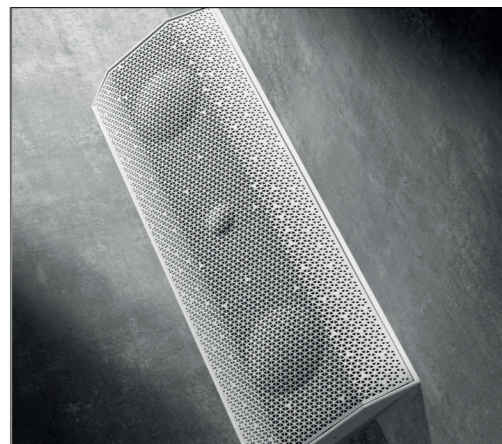

ONE SPEAKER. SIX INSTALL OPTIONS.

- ON WALL
- PENDANT
- IN CORNER
- COUNTER TOP
- GROUND SPIKE
- ON CORNER

Features

Outdoor Rated to Impressive IP66
Weather Resistant IP66 rated protection, impenetrable by weather, high pressure jets of water and even a total soaking

All-In-One Solution
Amplifier and Wi-Fi all built-in, just add power

Place Anywhere
Mount 6 different ways to suit your installation requirements

WISA Certified
Connects wirelessly to Cinema Hub or SoundSend to create a home cinema setup with iO1's

Built-in AirPlay 2 and Google Chromecast
Stream music directly from your Smart Phone / Tablet using Bluetooth or control multiple rooms at the same time

Easy Connection
Connect to plug socket or existing light circuit or any power source available 230V or 110V supply

Multi-Room Audio
Connect multiple iO1's and Lithe Audio Ceiling Speakers for a whole home, indoor and outdoor audio experience

Dynamic Sound
Fully Adjustable EQ via Lithe App to deliver fine tuned optimal sound

Choice of Connectivity
Wireless and Wired Connections to use with any streaming service or cabled equipment

Audio Spec

RMS Power: 100W RMS (2x 50W)
Frequency Response (-3dB) 60Hz - 20kHz
Frequency Range (-10dB) 38Hz - 20kHz
Impedance: 4 Ohms nominal (8 Ω)
Sound Quality THD+N <0.01%
Sensitivity (1W/1m): 82dB
Coverage (1-4kHz): Vertical 100° / Horizontal 170°
Type: Class D (Digital)
Audio Compression: 192kHz / 24 bits

Connectivity

WISA certified (requires WISA SoundSend or CinemaHub)
Wi-Fi certified 2.4Ghz / 5Ghz (802.11a/b/g/n/ac)
10/100 Ethernet Ports (In/Out) (For hardwire connection)
Apple AirPlay 2 and Google Chromecast
Spotify Connect
Bluetooth 5.0
Works with OK Google
Line In (Optical), auto-detecting
Passive Speaker Output

Speaker Spec

Dimensions: (H X W X D) 465 X 170 X 100mm (18.3 X 6.7 X 3.9 inches)
Power Input Supply: 100 - 240V, 50/60Hz / 2.5A
Colour: Matt Black or White
Woofer: 2 x 3" Waterproof Coated Paper Cone
Tweeter: 0.75" Waterproof Coated Silk Dome
Operating Temperature: -10C to 50C (-50F - 122F)
Storage Temperature: -20C to 60C (-68F - 140F)
Net Weight: 3.7kg (8.1lbs) (Single)
Shipping Weight: 9.5kg (20.94lbs) (Pair)
IP Rating: IP66
Housing Material: ABS+PC (UL f1/f2 Certification Standard UL746C-V0)
Grille: Aluminium (UV Powder Coating)

What's in the box

- IO1 WISA Surface Mount Speaker
- Power Supply
- Mounting Bracket
- Instruction Manual
- 16 AWG Tin Coated Copper Cable (included with Pair only)

litheaudio.com/io1-wisa-speaker-pair

Visit our website or open your phones camera and scan the QR code to visit our product page

LITHEAUDIO