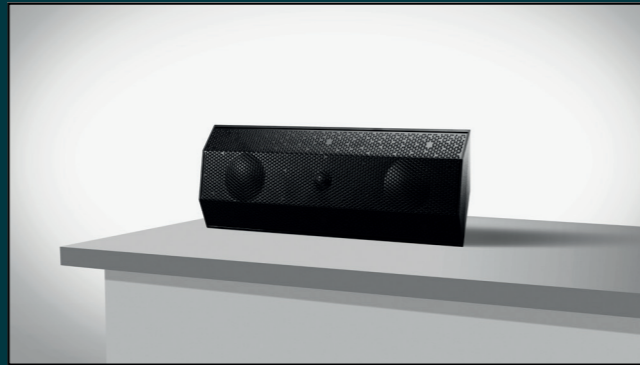

COUNTER TOP

Ideal for on a bookcase, dining room sideboard, a desk or above a kitchen unit.