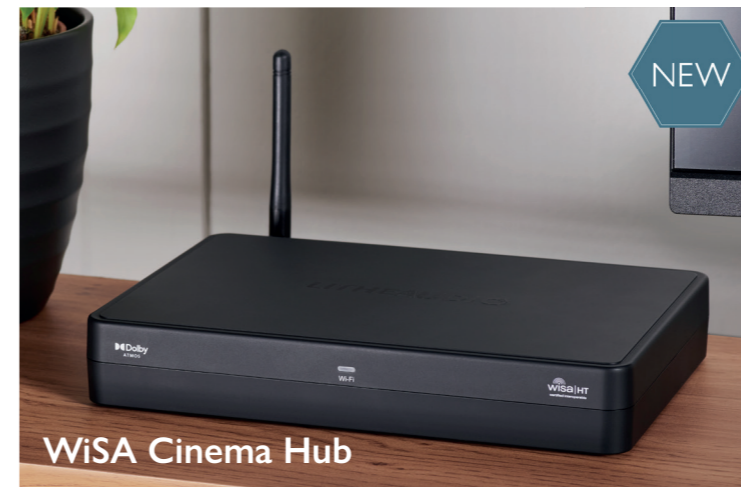

MULTI-AWARD WINNING PRODUCTS

4" Compact Bluetooth Ceiling Speaker

WiSA Outdoor & Indoor Speaker

WiSA Cinema Subwoofer

WiSA Cinema Hub

290 Triple Layer Fire & Acoustic Hood

LITHEAUDIO AiC

THE LITHE ALL-IN-ONE PHILOSOPHY

Until now it hasn't been easy to retrofit ceiling speakers without connecting to a separate amplifier or running cables through your walls. Lithe Audio has a wireless range of ceiling speakers that are completely different from anything else currently available in this sector. The innovative speakers are a fully integrated all-in-one solution.