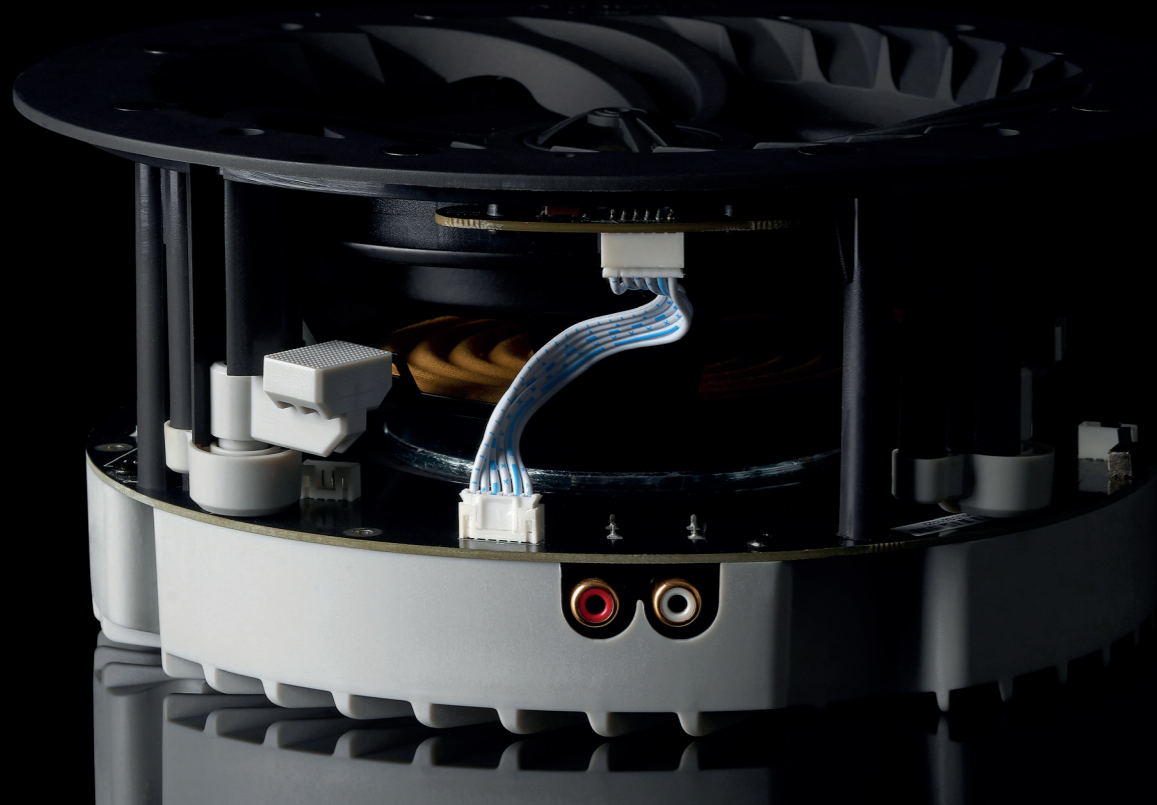

WiFi® WIFI MULTI-ROOM CEILING SPEAKER