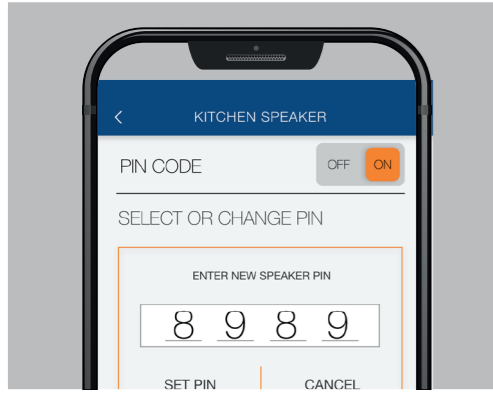

 Bluetooth®

Bluetooth
4 INCH BLUETOOTH
 CEILING SPEAKER

NEW

COMPACT SIZE. BIG IMPACT.

The Lithe 4" Bluetooth Ceiling Speaker has a compact, sleek and unobtrusive design which blends seamlessly into any decor whilst delivering outstanding sound that will elevate any room and listening experience. This cutting-edge all-in-one audio solution is perfect for adding audio to bathrooms, bedrooms, hotels and holiday lodges, with features such as volume capping, password protection and unique speaker naming.