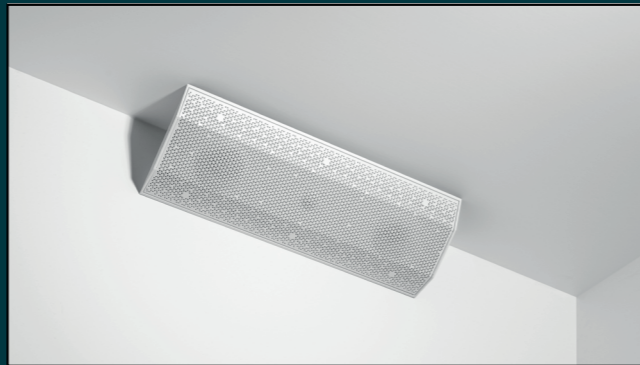

ONE SPEAKER. SIX WAYS.

ON WALL

Ideal for any wall mount application where you want to focus audio directly to an indoor or outdoor seating area.

IN CORNER

Ideal for any corner such as eaves in the garden or corners of rooms. Can mount horizontally or vertically.