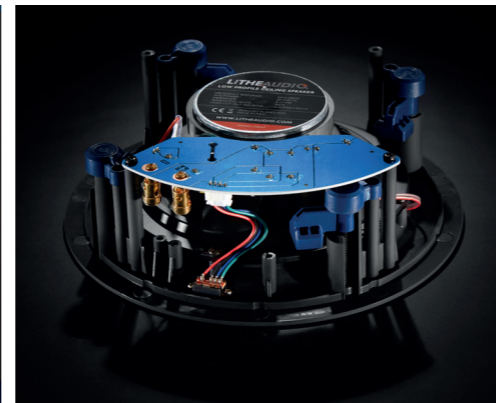

4" IP44 Passive Ceiling Speaker

03255 (Single)

Speaker Spec

Woofer: 4" Polypropylene Cone
Tweeter: 0.75" Silk Cone
Impedance: 8 Ohms
Sound Quality 70Hz-20kHz
Sensitivity (1W/1m): 88dB
Dimensions: (W x D) 186 x 83 mm
Cut Out Diameter: 165 mm
Mounting Depth: 83 mm

6.5" 2-Way Passive Ceiling Speaker

01556 (Single)

01555 (Pair)

Speaker Spec

Woofer: 6.5" Woven Glass Fibre Cone
Tweeter: 0.75" Titanium Dome
Impedance: 8 Ohms
Sound Quality 55Hz-20kHz
Sensitivity (1W/1m): 90dB
Dimensions: (W x D) 227 x 87 mm
Cut Out Diameter: 210 mm
Mounting Depth: 87 mm

6.5" 2-Way IP44 Passive Ceiling Speaker

01557 (Single)

01567 (Pair)

Speaker Spec

Woofer: 6.5" Polypropylene Cone
Tweeter: 0.75" Titanium Dome
Impedance: 8 Ohms
Sound Quality 55Hz-20kHz
Sensitivity (1W/1m): 90dB
Dimensions: (W x D) 227 x 87 mm
Cut Out Diameter: 210 mm
Mounting Depth: 87 mm

6.5" Low Profile Passive Ceiling Speaker

01568 (Single)

Speaker Spec

Woofer: 6.5" Polypropylene Cone
Tweeter: 0.75" Titanium Dome
Impedance: 8 Ohms
Sound Quality 77Hz-20kHz
Sensitivity (1W/1m): 90dB
Dimensions: (W x D) 230 x 67 mm
Cut Out Diameter: 210 mm
Mounting Depth: 67 mm

3" Spot Passive Ceiling Speaker

01553 (Single)

Speaker Spec

Woofer: 3" Woven Glass Fibre Cone
Tweeter: 0.75" Mylar Dome
Impedance: 8 Ohms
Sound Quality 130Hz-20kHz
Sensitivity (1W/1m): 90dB
Dimensions: (W x D) 116 x 58 mm
Cut Out Diameter: 100 mm
Mounting Depth: 60 mm

6.5" Stereo Passive Ceiling Speaker

01554 (Single)

Speaker Spec

Woofer: 6.5" Woven Glass Fibre Cone
Dual Tweeters: 0.75" Titanium Domes
Impedance: 8 + 8 Ohms
Sound Quality 55Hz-20kHz
Sensitivity (1W/1m): 90dB
Dimensions: (W x D) 227 x 87 mm
Cut Out Diameter: 210 mm
Mounting Depth: 87 mm

litheaudio.com/passive

Visit our website or open your phones camera and scan the QR code to visit our product page

LITHEAUDIO