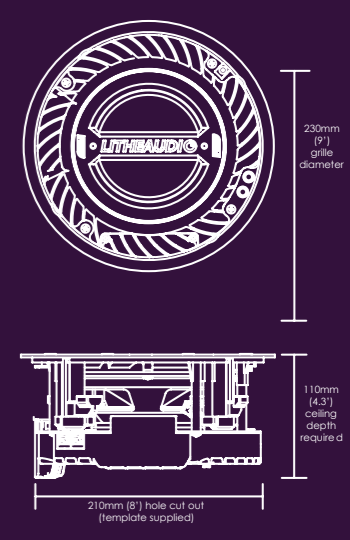

LITHEAUDIO.COM/DRIVERS

SPECIFICATIONS / FEATURES

LITHEAUDIO PRO CONNECTIONS DIAGRAM

DIMENSIONS

Speaker Grille: 230mm
Depth with PoE add-on: 140mm

OPTIONAL BOLT-ONS

PoE Module:
Power the speakers via the PoE for wiring convenience through the networking infrastructure.