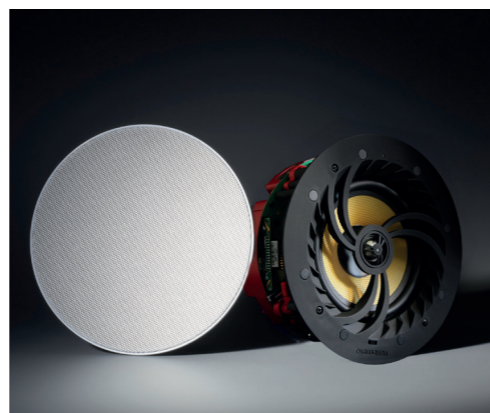

LITHEAUDIO

PRO
SERIES

LITHE PRO SERIES WIFI CEILING SPEAKER

HIGH RESOLUTION AUDIO.

Designed explicitly to be top of the Lithe Audio integrated speaker range. This in-ceiling active offering delivers leading features such as WISA integration for Dolby Atmos systems, PoE power delivery for the convenience of easy installation and control. Available with a comprehensive set of wireless & wired connectivity options.