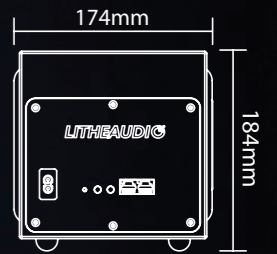

WIRELESS

APP SETUP

LITHEAUDIO

DATA OUT

Data output to additional Sub woofer or other network connection

DIMENSIONS

WORKS WITH:

- AIRPLAY2 SPEAKERS
- CHROMECAST SPEAKERS
- AMAZON ALEXA
- OK GOOGLE