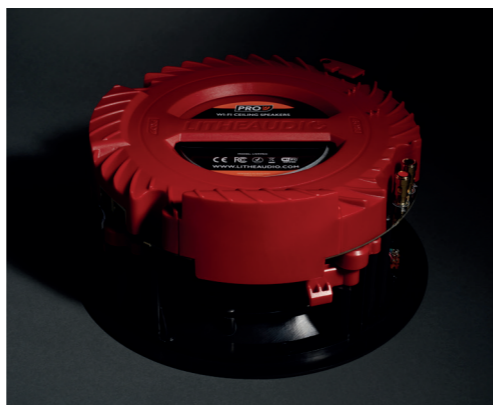

AWARD WINNING

Our Pro Series Ceiling Speakers have won multiple industry awards.

(OPTIONAL BOLT-ON)
PoE++

POE POWER DELIVERY FOR CONVENIENCE OF INSTALLATION AND CONTROL

Powered directly from the network cabling infrastructure, the all-in-one Pro Series uses the latest standard: IEEE 802.3bt to deliver up to 70W of power to each speaker.