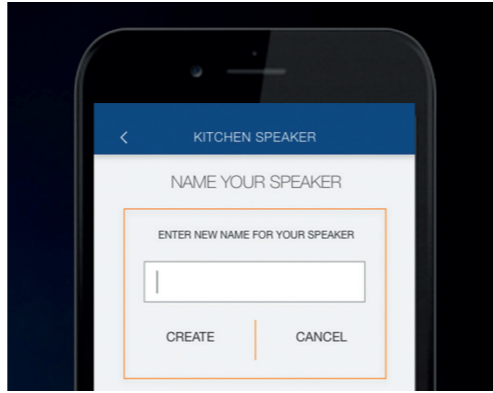

 Bluetooth®

Bluetooth
4 INCH BLUETOOTH
 CEILING SPEAKER

NEW

COMPACT SIZE. BIG IMPACT.

The Lithe 4" Bluetooth Ceiling Speaker has a compact, sleek and unobtrusive design which blends seamlessly into any decor whilst delivering outstanding sound that will elevate any room and listening experience. This cutting-edge all-in-one audio solution is perfect for adding audio to bathrooms, bedrooms, hotels and holiday lodges, with features such as volume capping, password protection and unique speaker naming.