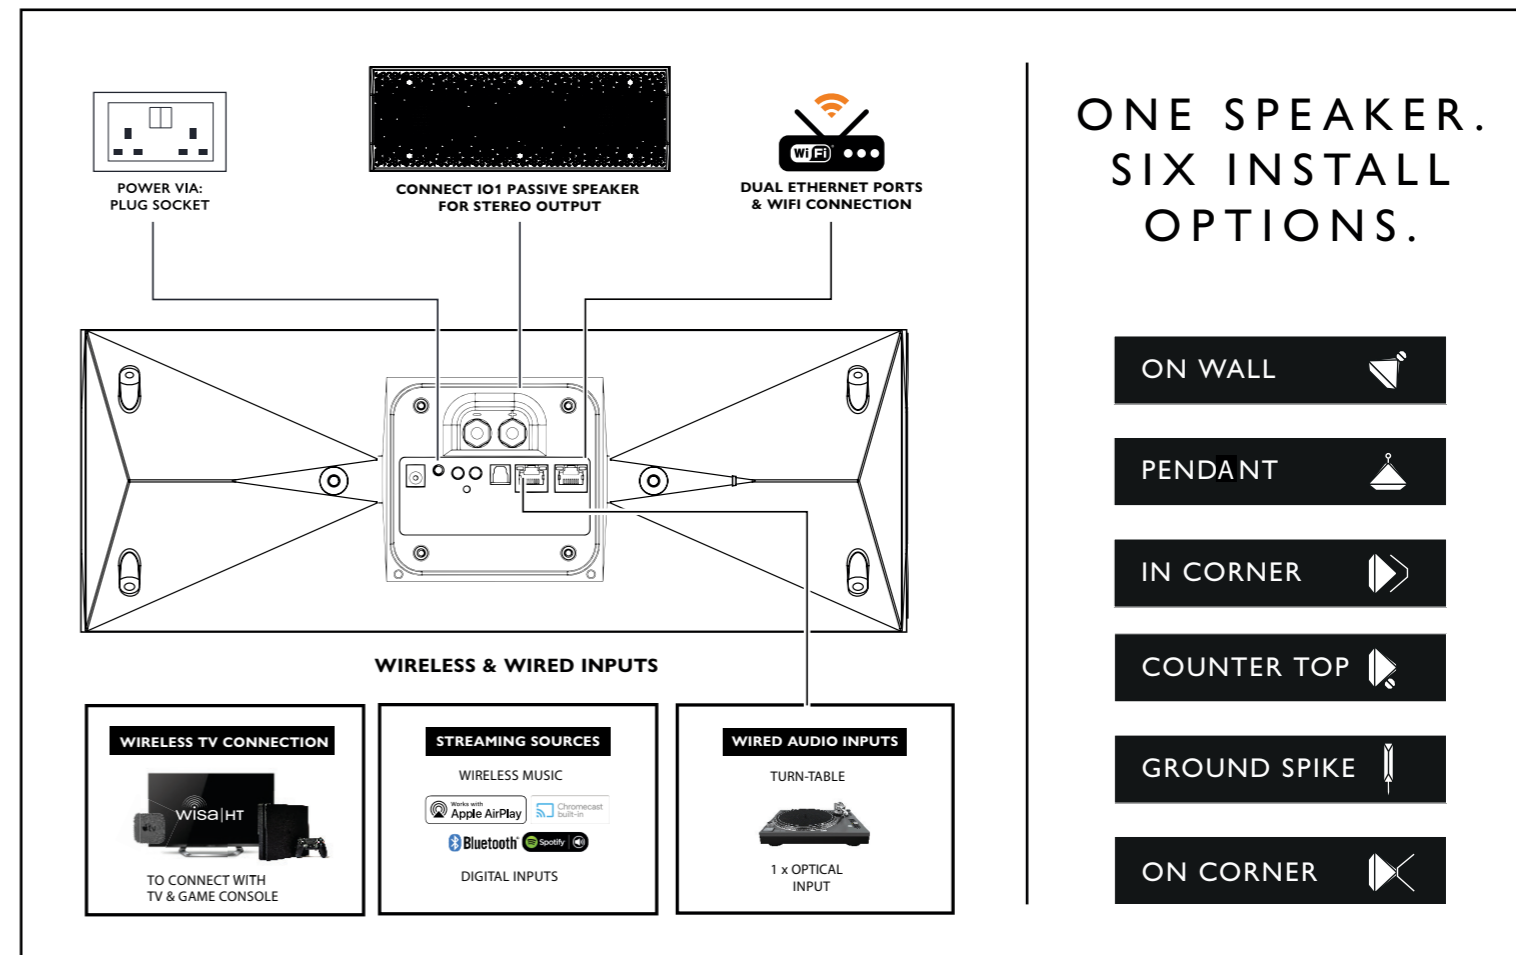

ONE SPEAKER. SIX INSTALL OPTIONS.

- ON WALL
- PENDANT
- IN CORNER
- COUNTER TOP
- GROUND SPIKE
- ON CORNER

Features

Outdoor Rated to Impressive IP66
Weather Resistant IP66 rated protection, impenetrable by weather, high pressure jets of water and even a total soaking

All-In-One Solution
Amplifier and Wi-Fi all built-in, just add power

Place Anywhere
Mount 6 different ways to suit your installation requirements

WISA Certified
Connects wirelessly to Cinema Hub or SoundSend to create a home cinema setup with iO1's

Built-in AirPlay 2 and Google Chromecast
Stream music directly from your Smart Phone / Tablet using Bluetooth or control multiple rooms at the same time

Easy Connection
Connect to plug socket or existing light circuit or any power source available 230V or 110V supply

Multi-Room Audio
Connect multiple iO1's and Lithe Audio Ceiling Speakers for a whole home, indoor and outdoor audio experience

Dynamic Sound
Fully Adjustable EQ via Lithe App to deliver fine tuned optimal sound

Choice of Connectivity
Wireless and Wired Connections to use with any streaming service or cabled equipment

Audio Spec

RMS Power: 100W RMS (2x 50W)
Frequency Response (-3dB) 60Hz - 20kHz
Frequency Range (-10dB) 38Hz - 20kHz
Impedance: 4 Ohms nominal (8 Ω)
Sound Quality THD+N <0.01%
Sensitivity (1W/1m): 82dB
Coverage (1-4kHz): Vertical 100° / Horizontal 170°
Type: Class D (Digital)
Audio Compression: 192kHz / 24 bits

Connectivity

WISA certified (requires WISA SoundSend or CinemaHub)
Wi-Fi certified 2.4Ghz / 5Ghz (802.11a/b/g/n/ac)
10/100 Ethernet Ports (In/Out) (For hardwire connection)
Apple AirPlay 2 and Google Chromecast
Spotify Connect
Bluetooth 5.0
Works with OK Google
Line In (Optical), auto-detecting
Passive Speaker Output

Speaker Spec

Dimensions: (H X W X D) 465 X 170 X 100mm (18.3 X 6.7 X 3.9 inches)
Power Input Supply: 100 - 240V, 50/60Hz / 2.5A
Colour: Matt Black or White
Woofer: 2 x 3" Waterproof Coated Paper Cone
Tweeter: 0.75" Waterproof Coated Silk Dome
Operating Temperature: -10C to 50C (-50F - 122F)
Storage Temperature: -20C to 60C (-68F - 140F)
Net Weight: 3.7kg (8.1lbs) (Single)
Shipping Weight: 9.5kg (20.94lbs) (Pair)
IP Rating: IP66
Housing Material: ABS+PC (UL f1/f2 Certification Standard UL746C-V0)
Grille: Aluminium (UV Powder Coating)

What's in the box

- IO1 WISA Surface Mount Speaker
- Power Supply
- Mounting Bracket
- Instruction Manual
- 16 AWG Tin Coated Copper Cable (included with Pair only)

litheaudio.com/io1-wisa-speaker-pair

Visit our website or open your phones camera and scan the QR code to visit our product page

LITHEAUDIO