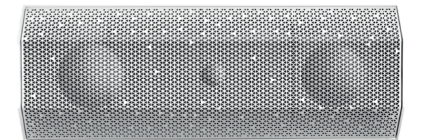

iO1 Unpainted Grille

06856