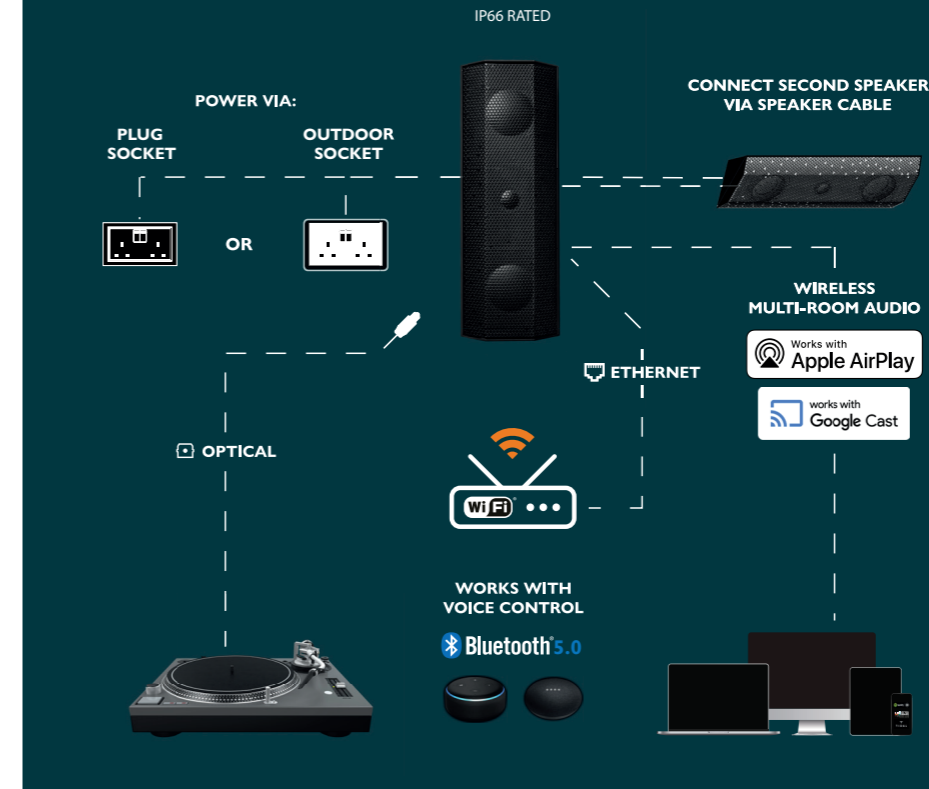

Experience the versatility of the iO1 speaker, suitable for both indoor and outdoor use, offering six different mounting options to suit your specific needs. Available in both active and passive versions, as well as black and white colour options, this speaker provides flexibility and customisation. The active models come equipped with a robust amplifier and comprehensive connectivity, ensuring superior audio quality and effortless installation.

OUTDOOR & INDOOR SURFACE MOUNT SPEAKER

MULTI-ROOM. MULTI-PURPOSE.

The iO1 speaker can be used indoors and outdoors with 6 different mounting methods available. Connect to the speakers wirelessly or via a data cable. With a powerful amplifier and connectivity all built in, this active surface mount speaker delivers premium audio quality and ease of installation in one versatile package.

ALL-IN-ONE SYSTEM. JUST ADD POWER.

SPEAKER AND BRACKET DIMENSIONS

Features

- Outdoor Rated to Impressive IP66**
Weather Resistant IP66 rated protection, impenetrable by weather, high pressure jets of water and even a total soaking
- All-In-One Solution**
Amplifier and Wi-Fi all built-in, just add power
- Place Anywhere**
Mount 6 different ways to suit your installation requirements
- Built-in AirPlay 2 and Google Chromecast**
Stream music directly from your Smart Phone / Tablet to control multiple rooms at the same time
- Easy Connection**
Connect to plug socket or existing light circuit or any power source available 230V or 110V supply

Multi-Room Audio
Connect multiple iO1's and Lithe Audio Ceiling Speakers for a whole home, indoor and outdoor audio experience

Dynamic Sound
Fully Adjustable EQ via Lithe App to deliver fine tuned optimal sound