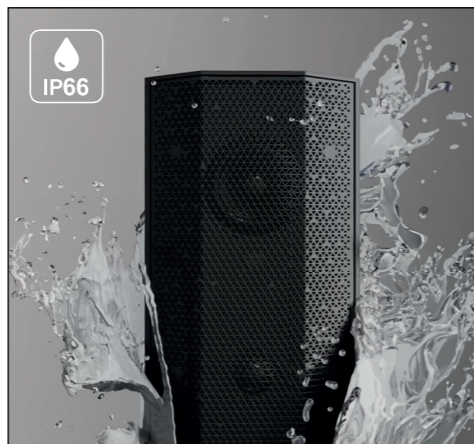

OUTDOOR & INDOOR SURFACE MOUNT SPEAKER

MULTI-ROOM. MULTI-PURPOSE.

The iO1 speaker can be used indoors and outdoors with 6 different mounting methods available. Connect to the speakers wirelessly or via a data cable. With a powerful amplifier and connectivity all built in, this active surface mount speaker delivers premium audio quality and ease of installation in one versatile package.

ALL-IN-ONE SYSTEM. JUST ADD POWER.

SPEAKER AND BRACKET DIMENSIONS

Features

- **Outdoor Rated to Impressive IP66**
  Weather Resistant IP66 rated protection, impenetrable by weather, high pressure jets of water and even a total soaking
- **All-In-One Solution**
  Amplifier and Wi-Fi all built-in, just add power
- **Place Anywhere**
  Mount 6 different ways to suit your installation requirements
- **Built-in AirPlay 2 and Google Chromecast**
  Stream music directly from your Smart Phone / Tablet to control multiple rooms at the same time
- **Easy Connection**
  Connect to plug socket or existing light circuit or any power source available 230V or 110V supply

Multi-Room Audio
Connect multiple iO1's and Lithe Audio Ceiling Speakers for a whole home, indoor and outdoor audio experience

Dynamic Sound
Fully Adjustable EQ via Lithe App to deliver fine tuned optimal sound

Choice of Connectivity
Wireless and Wired Connections to use with any streaming service or cabled equipment

Audio Spec

- RMS Power: 100W RMS (2x 50W)
- Frequency Response (-3dB) 60Hz - 20kHz
- Frequency Range (-10dB) 38Hz - 20kHz
- Impedance: 4 Ohms nominal (8 Ω)
- Sound Quality THD+N <0.01%
- Sensitivity (1W/1m): 82dB
- Coverage (1-4kHz): Vertical 100° / Horizontal 170°
- Type: Class D (Digital)
- Audio Compression: 192kHz / 24 bits

Connectivity