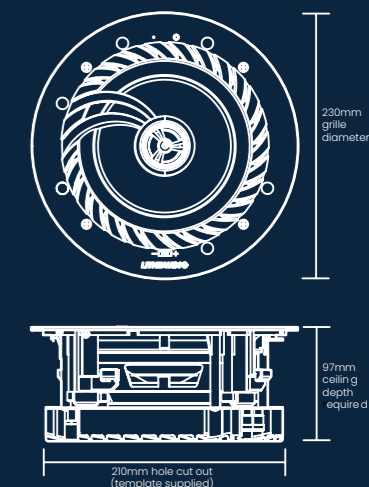

30m
RANGE

SPECIFICATIONS / FEATURES

LITHEAUDIO Bluetooth® CONNECTIONS DIAGRAM

DIMENSIONS

AS EASY AS
FITTING A
DOWNLIGHT.
JUST ADD
POWER.

Features

- 30m Wireless Range**
Latest Bluetooth 5.0 technology built-in
- All-In-One Solution**
Amplifier & Bluetooth built-in, so all you need is power
- 30m Wireless Range**
Latest Bluetooth 5.0 technology built-in
- Amplifier Built-In**
Powerful 50w rms class d amplifier
- Voice Control With Alexa Or Google**
Fully compatible with Amazon Echo and Google Home devices
- Connect To Your TV Via Bluetooth**
Low latency quality audio with aptx technology
- RCA Input**
Hardwire a turntable, pc or your old iPod
- Rename Each Speaker**
Use the lithe setup app to configure your speakers
- High-Quality Audio**
Delivering superb sound quality with pin sharp clarity
- Pin Protection**
Add a pin to the speaker for security