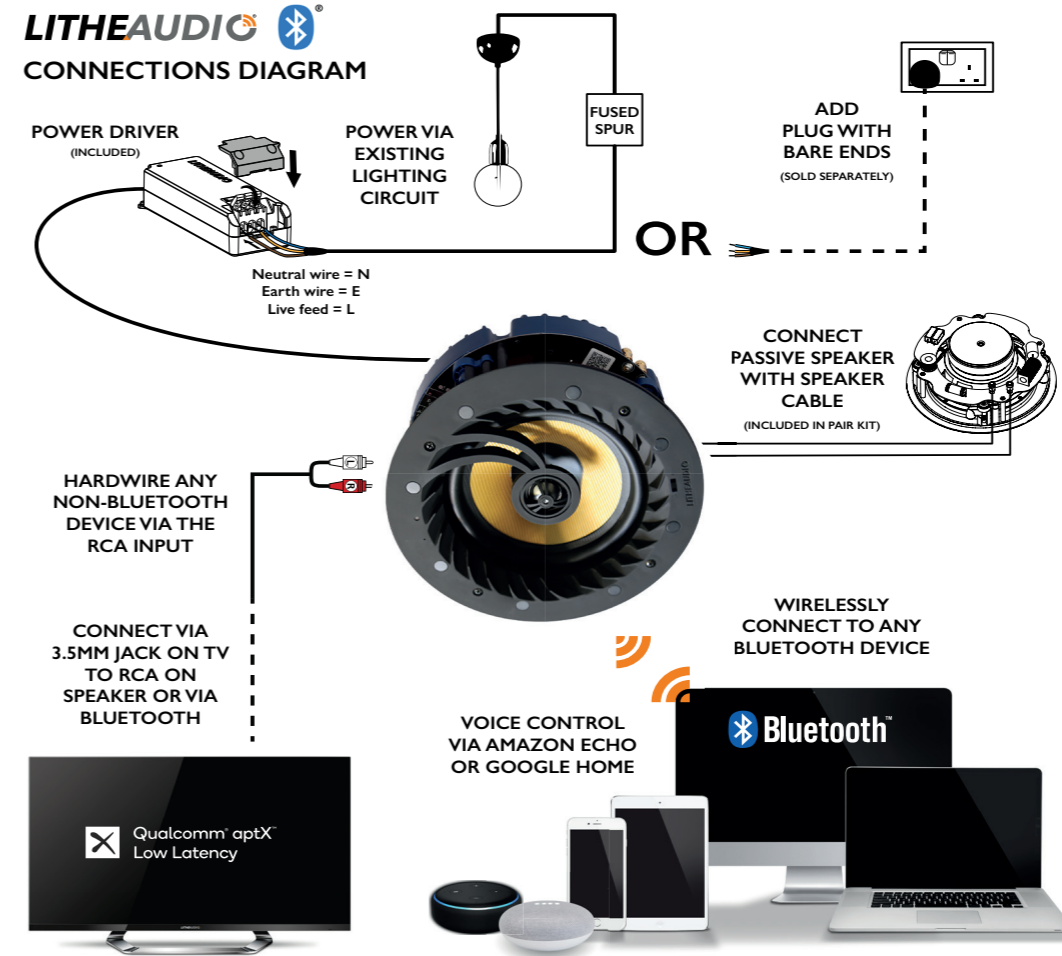

LITHE-LINK™
 CONNECT UP TO SIX SPEAKERS

For larger or open plan rooms the Lithe-link feature will allow you to connect up to 3 master speakers and their passive/slaves and play audio from all the speakers at once.

Bluetooth® BATHROOM RATED CEILING SPEAKER

IDEAL FOR BATHROOMS.

Our all-in-one Wireless IP44 Bluetooth 5 Ceiling Speakers allow you to play Apple Music, Amazon Music, Spotify or any other audio streaming service from your phone. We combine an Amplifier, Bluetooth Receiver, and a High-Quality Speaker, to offer you the ideal all-in-one solution for your property.

30m
RANGE

SPECIFICATIONS / FEATURES

LITHEAUDIO Bluetooth® CONNECTIONS DIAGRAM

DIMENSIONS

AS EASY AS
FITTING A
DOWNLIGHT.
JUST ADD
POWER.

Features

- 30m Wireless Range**
Latest Bluetooth 5.0 technology built-in
- All-In-One Solution**
Amplifier & Bluetooth built-in, so all you need is power
- 30m Wireless Range**
Latest Bluetooth 5.0 technology built-in
- Amplifier Built-In**
Powerful 50w rms class d amplifier
- Voice Control With Alexa Or Google**
Fully compatible with Amazon Echo and Google Home devices
- Connect To Your TV Via Bluetooth**
Low latency quality audio with aptx technology
- RCA Input**
Hardwire a turntable, pc or your old iPod
- Rename Each Speaker**
Use the lithe setup app to configure your speakers
- High-Quality Audio**
Delivering superb sound quality with pin sharp clarity
- Pin Protection**
Add a pin to the speaker for security