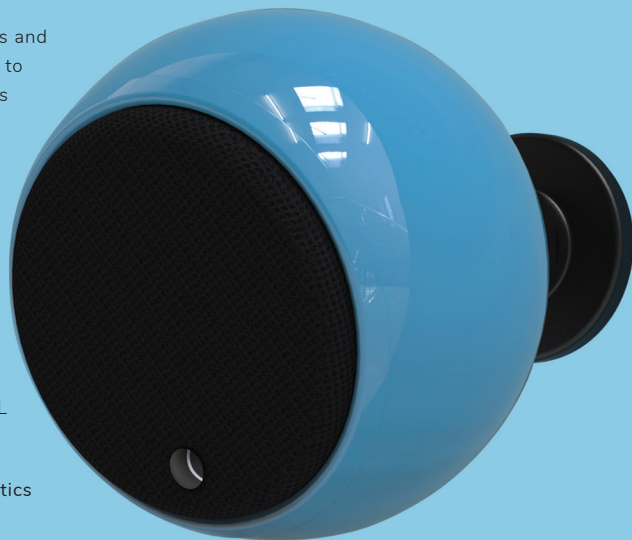

WHAT'S YOUR COLOUR ?

Round sound

Our beautifully-designed spherical loudspeakers have long been the audiophile's choice in the 'compact' speaker category.

From our classic 4" Micro model - the original high-end small speaker, to the 5" A'Diva and high performance SE variants - these all-metal spheres are capable of producing a vast sound stage and pinpoint imaging, in a beautifully compact, visually attractive design.

Available in a choice of 11 stock colours, from subtle Urban Grey and vibrant Race Red, to the luxurious tones of our Gold and Bronze finishes.

For that special project, our SPECTRUM bespoke colour service opens up a world of possibilities from the Pantone and RAL colour systems.

Call us today to find out how Gallo Acoustics can benefit your next project.

DROP SOME BEATS

Music from above

Gallo Acoustics DROPLET pendant speakers are the antidote to bland, corporate, hanging and in-ceiling speakers, and the solution to the challenges of open architecture and high ceilings. They offer a welcome injection of personality and color for projects that demand real hi-fi quality in a design-focussed, decor-friendly form.

ProfileSub provides powerful yet controlled bass extension in a discreet, design-conscious package. Hang ProfileSub on the wall in a horizontal or vertical orientation, or alternatively hide it from view under a piece of furniture such as a sofa.