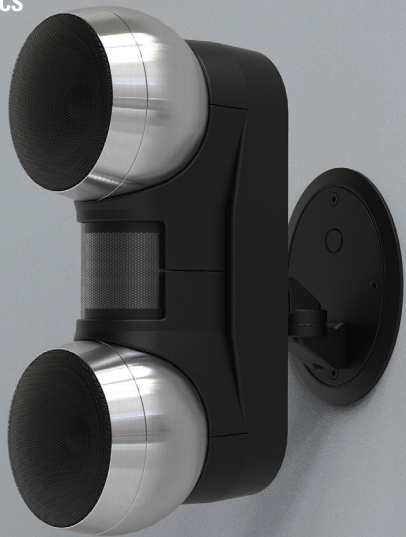

AUDIOPHILE AUDIOVISUAL