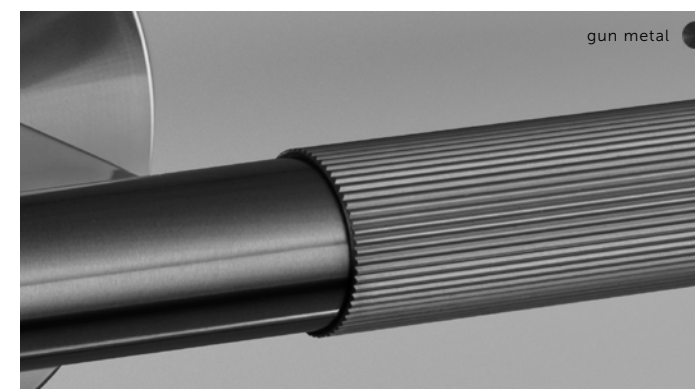

DIRECTORY FINISHES

Check availability for limited inventory or discontinued products.

FYI In some cases other metal, coating and lacquer combinations may be used, if better suited to a specific function or product. I.e. Taps are made from a brass base finished with either nickel plating, baked on paint coating or PVD coating and in some cases Door Hardware is finished with a more durable PVD.

BURNT STEEL

Solid stainless steel exposed to excessive heat and finished with a protective PVD coating to create our unique, durable, burnt steel finish. Check availability for limited inventory or discontinued products.

STEEL

Made from solid stainless steel and refined by hand, this is our most durable finish. It will maintain its crisp appearance for many years, from the moment you take it out of the box.

BRASS

A versatile natural solid brass with a warm lustre and crisp hue, finished with a layer of durable EPL coating. For the Cast range, a stainless steel base is used, finished with a durable brass PVD coating, making it waterproof.

WARM SUNSET

A tastefully extravagant and charismatic finish with a warm, aesthetic. Warm sunset is a stainless steel base with PVD coating. Suitable for bathrooms, spas and wet rooms. Part of our collaboration with GROHE SPA.

SMOKED BRONZE

Solid brass, hand finished with a special oxidising formula, and finally heated to give a beautiful dark bronze appearance. Finished with a durable, EPL coating.

GUN METAL

Gun Metal is made from solid stainless steel which is then finished in gun metal PVD coating. This is an exceptionally durable process, and it will retain its elegance and soft lustre for many years.

BLACK