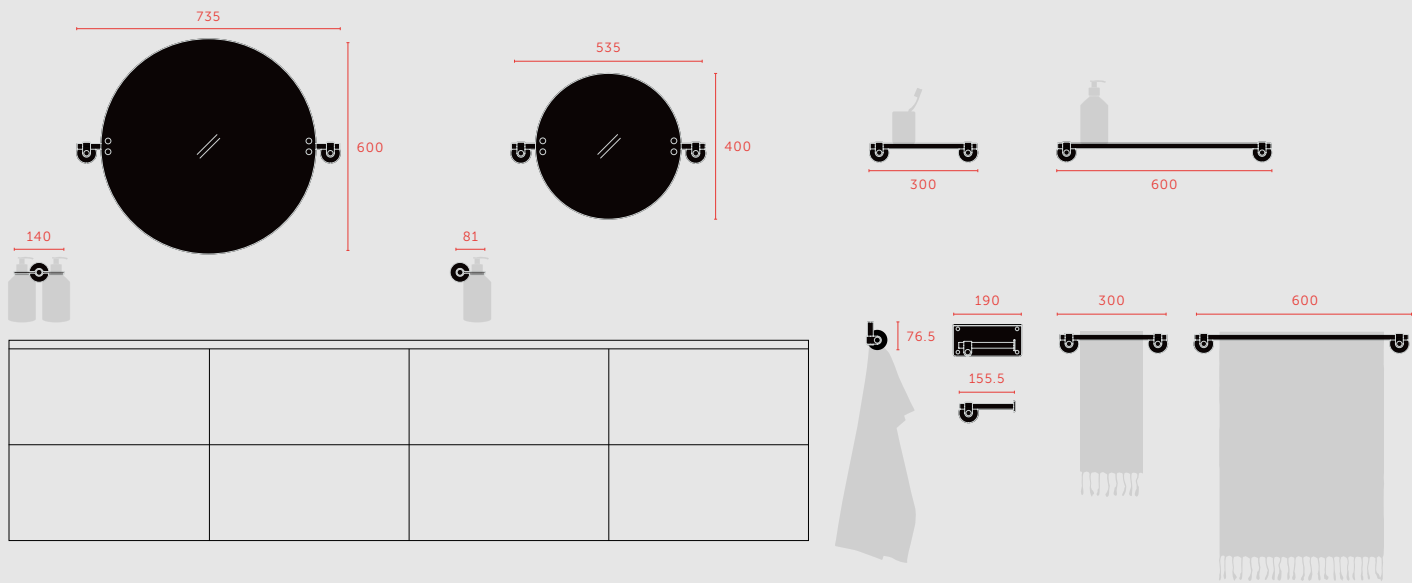

scale 1:21 (mm)

look:

cast

types:

- soap bottle holders
- toilet roll holders
- hooks
- mirrors
- shelves
- towel rails

finish:

- steel
- brass
- smoked bronze
- welders black

detail:

- rough-cast knuckles
- solid metal

*Product coming soon.