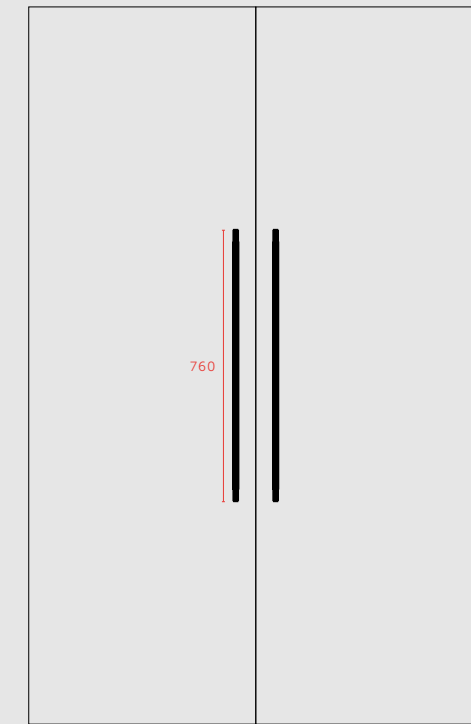

DIRECTORY **CABINET HARDWARE / CROSS**

FURNITURE KNOB / CROSS

finish:	sku:
steel	UFK-073952
brass	UFK-054582
warm sunset	UFK-134476
smoked bronze	UFK-094583
black	UFK-023953

T-BAR / CROSS

finish:	sku:
steel	UTB-074567
brass	UTB-054561
warm sunset	UTB-134487
smoked bronze	UTB-094588
black	UTB-023975

FURNITURE KNOB / PLATE / CROSS

finish:	sku:
steel	UFK-074022
brass	UFK-053957
smoked bronze	UFK-094584
black	UFK-023954

T-BAR / PLATE / CROSS

finish:	sku:
steel	UTB-074590
brass	UTB-054561
smoked bronze	UTB-454023
black	UTB-024020

PULL BAR / CROSS

finish:	sku: (small)	sku: (medium)	sku: (large)
steel	UPB-074564	UPB-073964	UPB-073968
brass	UPB-054572	UPB-054575	UPB-054576
warm sunset	-	UPB-134474	-
smoked bronze	UPB-454017	UPB-094568	UPB-454593
black	UPB-023963	UPB-024569	UPB-023961

PULL BAR / PLATE / CROSS

finish:	sku: (small)	sku: (medium)	sku: (large)
steel	UPB-073989	UPB-074001	UPB-073965
brass	UPB-054578	UPB-054565	UPB-053984
smoked bronze	UPB-094571	UPB-453959	UPB-453992
black	UPB-023960	UPB-023993	UPB-024577

CLOSET BAR / CROSS

finish:	sku:
steel	UCB-073948
brass	UCB-054586
smoked bronze	UCB-453947
black	UCB-024587

PULL BAR / DOUBLE-SIDED / CROSS

finish:	sku:
steel	UPB-073972
brass	UPB-053974
smoked bronze	UPB-454002
black	UPB-024579

CLOSET BAR / DOUBLE-SIDED / CROSS

finish:	sku:
steel	UCB-073999
brass	UCB-053950
smoked bronze	UCB-453951
black	UCB-023949

knurl:

cross

types:

cabinet pulls

cabinet knobs

double-sided pulls

finish:

steel

brass

smoked bronze

black

Please note:

Pull Bars and Closet Bars can also be used on appliances like integrated dishwashers, refrigerators and freezers.

• ø20	130	← 94	● ø50	▬ 160	▬ 200
•		←	●	▬ 260	▬ 300
•		←	●	▬ 360	▬ 400

900 mm counter

scale 1:21 (mm)