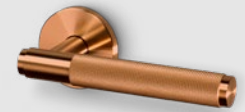

DOOR HANDLE SET / CROSS

Sprung, 38 mm. Sold in pairs.
finish: warm sunset
sku: RDD-134471

THUMBTURN LOCK / CROSS

Cc 38 mm.
finish: warm sunset
sku: CDT-134473

CAGED WET / LARGE

Suitable for wet locations.
finish: warm sunset
sku: RCA-134479