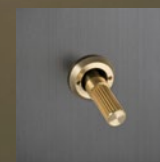

DETAIL KITS

linear