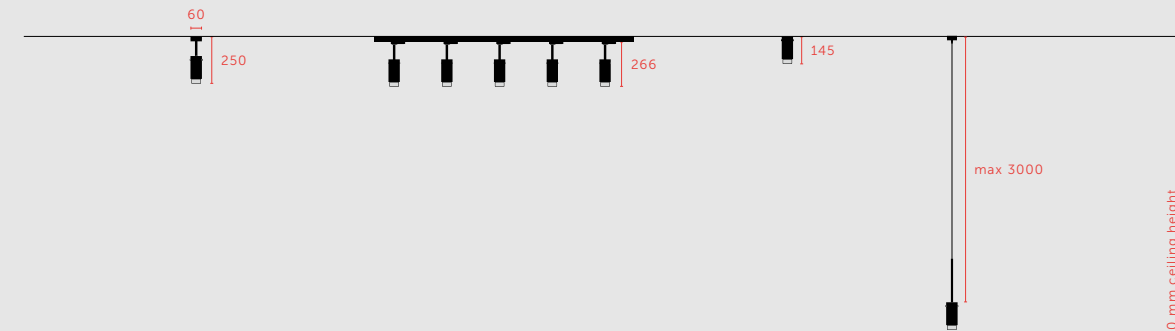

finish: **sku:**
steel UEDK-073523
brass UEDK-053522
smoked bronze UEDK-453524
black UEDK-023534

scale 1:40 (mm)

knurl:

- linear
- cross

types:

- spot lights
- track lights
- surface mounted
- pendant lights