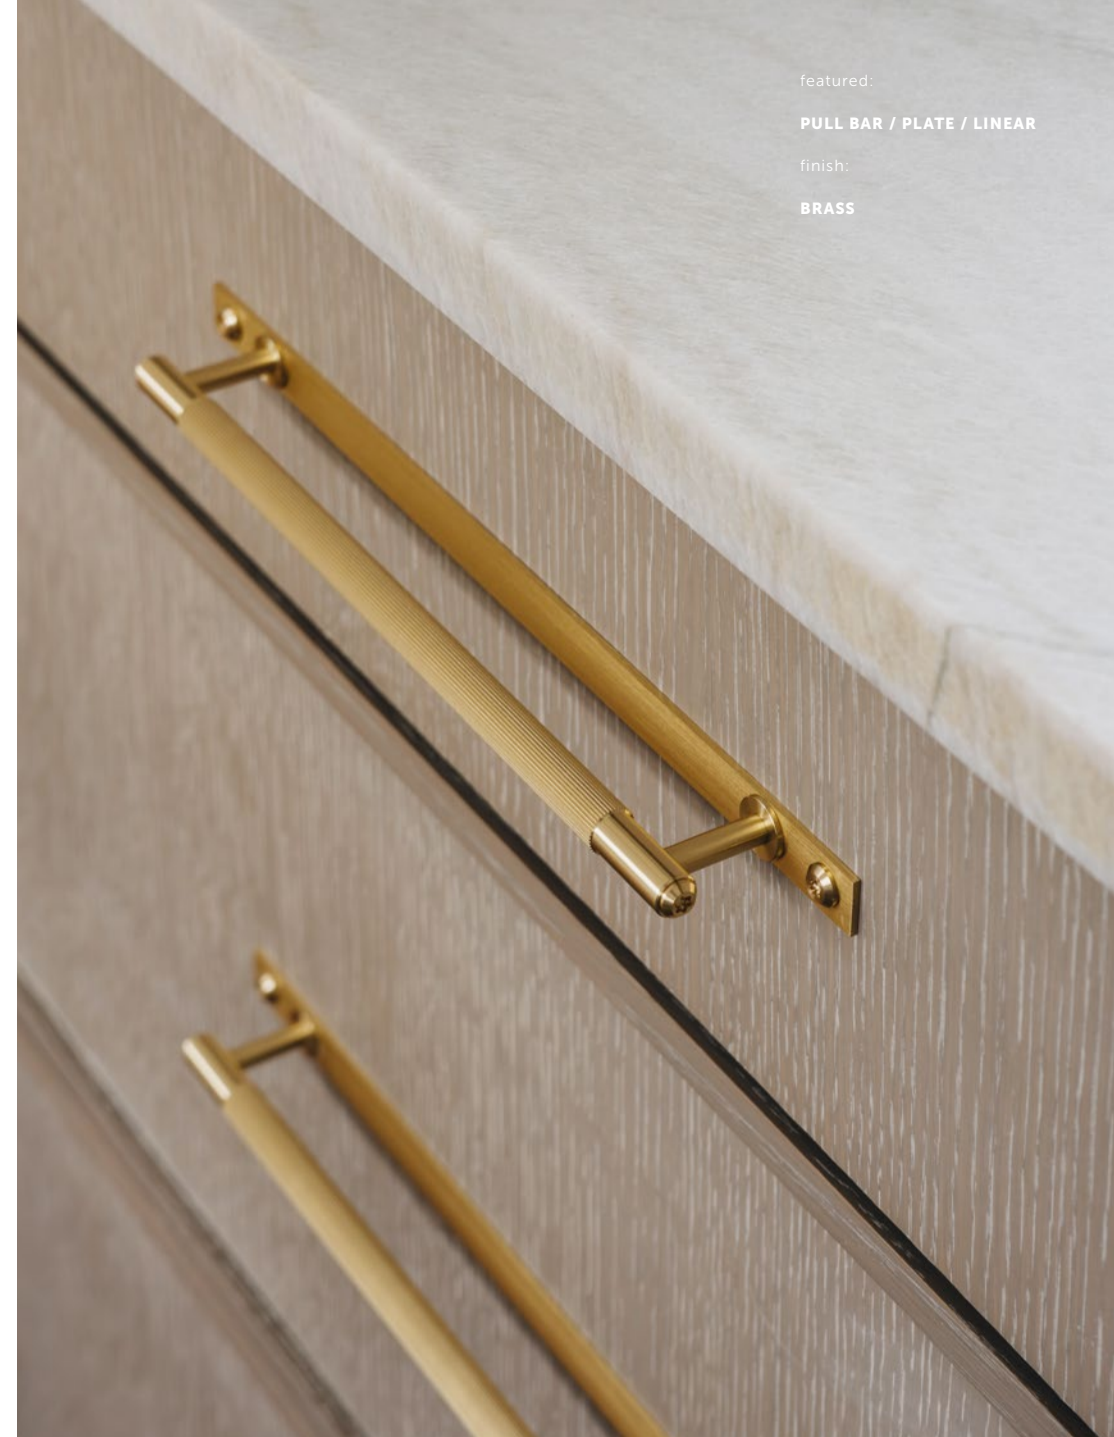

900 mm counter

scale 1:21 (mm)

CABINET HARDWARE

LINEAR

Linear cabinet hardware adds a real sense of elegance and refinement to everything it touches. The collection is made from solid metal bar, with torx screw detailing, and a crisp, diamond-cut linear knurling pattern that catches the light. All refined by hand and packaged for a great unboxing experience. The range includes cabinet knobs and pull bars.

featured:

PULL BAR / PLATE / LINEAR

finish:

BRASS

DIRECTORY **CABINET HARDWARE / LINEAR**

FURNITURE KNOB / LINEAR

finish:	sku:
steel	UFK-073952
brass	UFK-053988
smoked bronze**	UFK-455275
black	UFK-023955

L-BAR / LINEAR