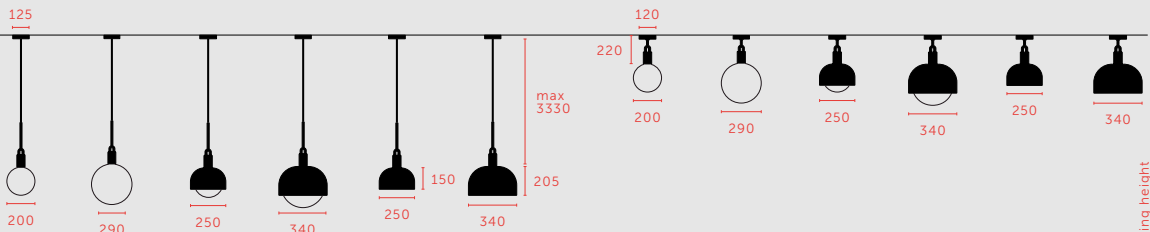

FORKED / PENDANT / SHADE

Bulb included.

finish:	sku: (medium)	sku: (large)
steel	RFP-833105	RFP-833106
burnt steel	RFP-893125	RFP-893126
brass	RFP-813095	RFP-813096
gun metal	RFP-863115	RFP-863116

FORKED / PENDANT

finish:	sku:
steel	RFP-07727
brass	RFP-05729
gun metal	RFP-35731

FORKED / CEILING

finish:	sku:
steel	RFC-071142
brass	RFC-051143
gun metal	RFC-351144

FORKED / CEILING / GLOBE

Bulb included.

finish:	sku: (medium)	sku: (large)
steel + opal	RFC-843143	RFC-843144
brass + opal	RFC-823133	RFC-823134
gun metal + opal	RFC-873153	RFC-873154
steel + smoked	RFC-853145	RFC-853146
brass + smoked	RFC-493135	RFC-493136
gun metal + smoked	RFC-883155	RFC-883156

FORKED / CEILING / SHADE / GLOBE

Bulb included.

finish:	sku: (medium)	sku: (large)
steel + opal	RFC-833137	RFC-833139
burnt steel + opal	RFC-833157	RFC-893159
brass + opal	RFC-823127	RFC-823129
gun metal + opal	RFC-863147	RFC-863149
steel + smoked	RFC-833138	RFC-833140
burnt steel + smoked	RFC-833158	RFC-893160
brass + smoked	RFC-493128	RFC-493130
gun metal + smoked	RFC-863148	RFC-863150

FORKED / CEILING / SHADE

Bulb included.

finish:	sku: (medium)	sku: (large)
steel	RFC-833141	RFC-833142
burnt steel	RFC-893161	RFC-893162
brass	RFC-813131	RFC-813132
gun metal	RFC-863151	RFC-863152

scale 1:52 (mm)

knurl:

linear

cast

types:

pendant lights

ceiling lights

lamp shades

finish:

steel

burnt steel

brass

gun metal

tech:

E27

220-240V

CE marked

Class 1 & IP20

Max 7W

detail:

cast fork