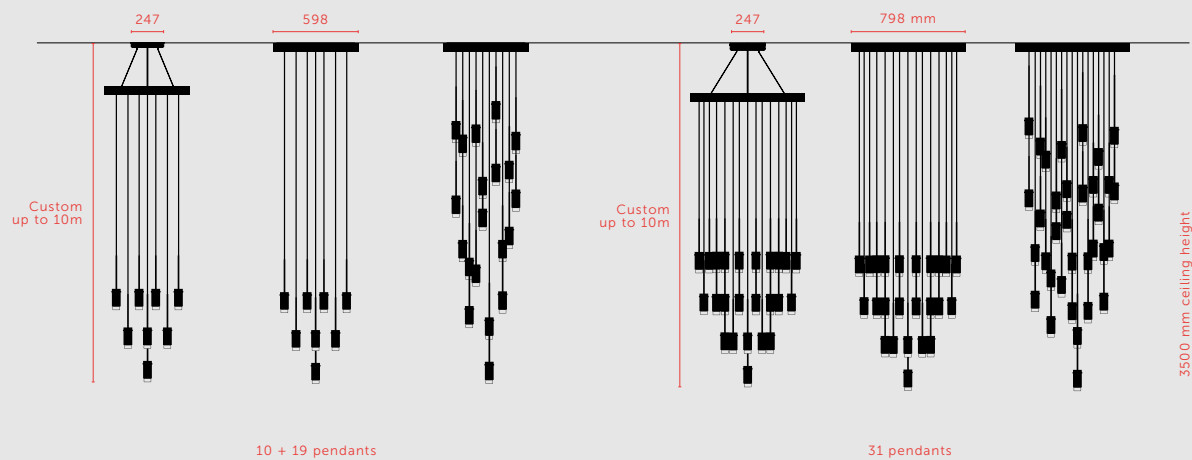

DIRECTORY CHANDELIERS

Bespoked chandeliers are made-to-order with either 10, 19 or 31 light pendants made from solid metal in cascade or classic formations. Choose from Exhaust or Heavy Metal pendants, select your finish, then tailor your drop height and mounting preference.

To order, please get in touch by emailing:
info@busterandpunch.com

scale 1:52 (mm)

B+P Chandeliers can be designed online using our configurator and are made bespoke to your requirements.

types:

10 pendants

19 pendants

31 pendants

formation:

classic cascade

mounting:

surface suspended

DIRECTORY CHANDELIER / EXHAUST

body finish:

stone
graphite

knurl:

linear or cross

detail finish:

steel
burnt steel
brass
gun metal

detail finish:

steel
brass
smoked bronze
black

knurl:

linear

cross

finish details:

steel

burnt steel

brass

gun metal

smoked bronze

black

finish body:

stone

graphite

tech:

GU10

220-240V

CE marked

Class 1 & IP20

Max 9W per pendant

detail:

torx screws

coin screws

DIRECTORY CHANDELIER / HEAVY METAL

knurl:

linear or cross

finish:

steel
burnt steel
brass
gun metal

cross

finish:

steel
brass
smoked bronze
black

knurl:

linear

cross

finish:

steel

burnt steel

brass

gun metal

smoked bronze

matt black

tech:

E27

220-240V

CE marked

Class 1 & IP20

Max 40W per pendant