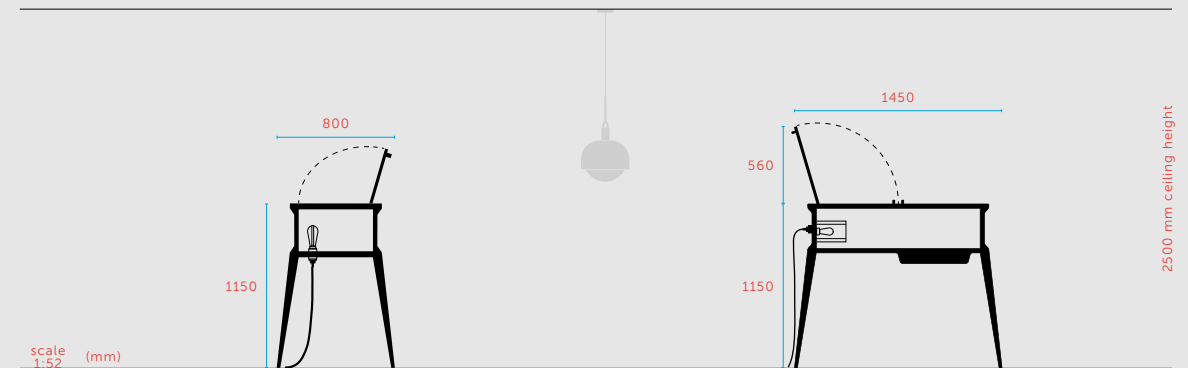

THE POPSTAR BAR

finish:

natural oak
black oak

sku:

UK-PS-OAK-ST-WM-BL-A
UK-PS-BL-SM-BM-GBS-A

THE ROCKSTAR BAR

finish:

american walnut
black ash

sku:

UK-RS-WA-BR-GBS-A
UK-RS-BA-ST-ALC

knurl:

cross

types:

bars

finish details:

natural oak

american walnut

black oak

black ash

detail:

coin screw

light fitting

solid metal hardware

quilted back panel