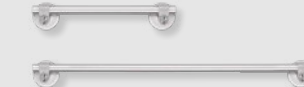

TOWEL RAIL / CAST

finish:	sku: (small)	sku: (medium)
steel	UTR-074269	UTR-074272
brass	UTR-054268*	UTR-054271*
smoked bronze	UTR-454642*	UTR-454643*
welders black	UTR-484270	UTR-484273