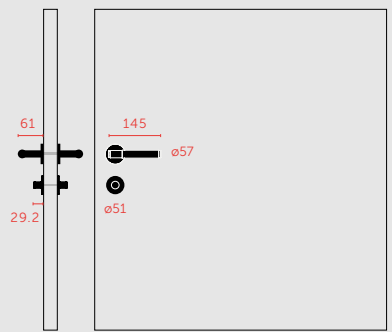

DIRECTORY **WARM SUNSET COLLECTION**

FURNITURE KNOB / CROSS

finish: warm sunset
sku: UFK-134476

T-BAR / CROSS

finish: warm sunset
sku: UTB-134487

PULL BAR / CROSS

finish: warm sunset
sku: (medium) UPB-134474

DOOR HANDLE SET / CROSS

Sprung, 38 mm. Sold in pairs.
finish: warm sunset
sku: RDD-134471

THUMBTURN LOCK / CROSS

Cc 38 mm.
finish: warm sunset
sku: CDT-134473

CAGED WET / LARGE

Suitable for wet locations.
finish: warm sunset
sku: RCA-134479

TOGGLE DETAIL KIT

finish: warm sunset
sku: RTK-134480

DIMMER DETAIL KIT

finish: warm sunset
sku: RDK-134482

GPO SOCKET DETAIL KIT

finish: warm sunset
sku: RPK-134484

knurl:

cross

types:

- cabinet knobs
- cabinet pulls
- door handles
- wall lights
- detail kits

finish:

warm sunset

900 mm counter