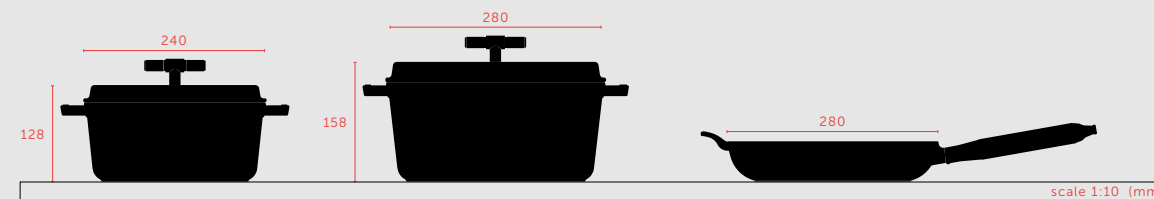

FRYING PAN

28 cm diameter cast iron frying pan.

finish:	sku:
steel handle	UKA-044239
brass handle	UKA-064238

KITCHEN TOWEL

sku:
UKA-014240

look:

cross

types: