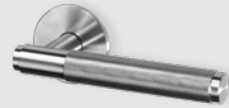

STEEL

Made from solid stainless steel and refined by hand, this is our most durable finish. It will maintain its crisp appearance for many years, from the moment you take it out of the box.

BRASS

A versatile natural solid brass with a warm lustre and crisp hue, finished with a layer of durable EPL coating. For the Cast range, a stainless steel base is used, finished with a durable brass PVD coating, making it waterproof.

featured:
**1G DIMMER
DOOR HANDLE / CROSS
KEY ESCUTHEON**

finish:
BRASS

featured:
**DOOR HANDLE / CROSS
THUMBTURN / CROSS**

finish:
SMOKED BRONZE

DOOR HANDLE SET / CROSS

Sprung 38 mm. Sold in pairs.

finish:	sku:
steel	UK-LH-S-38-ST-A
brass	UK-LH-S-38-BR-A
warm sunset	RDD-134471
smoked bronze	UK-LH-S-38-SM-A
black	UK-LH-S-38-BL-A