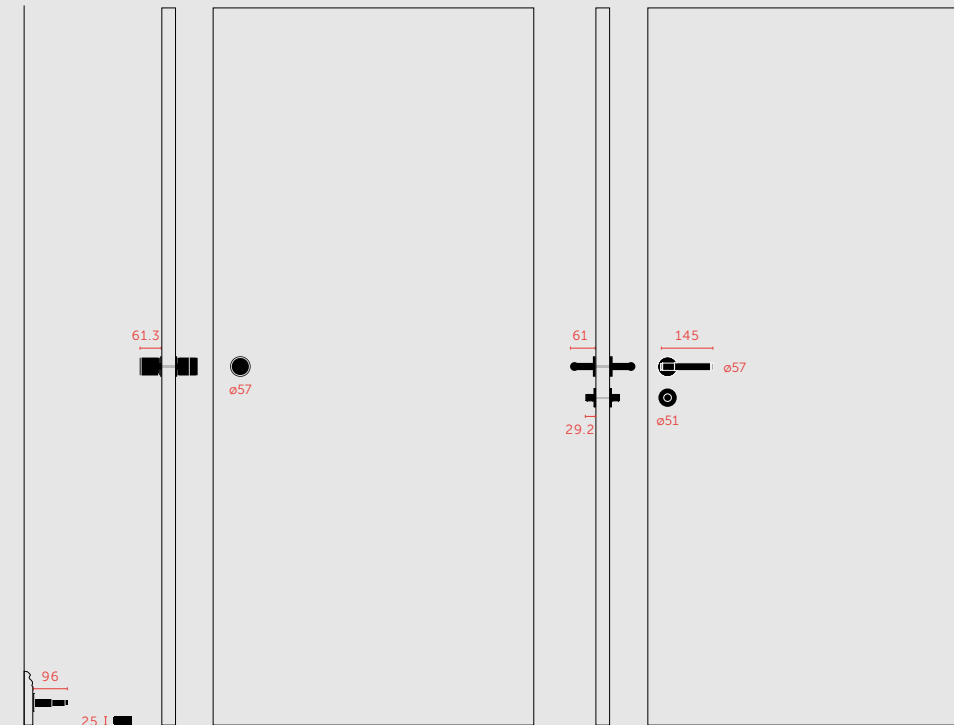

finish:
SMOKED BRONZE

DOOR HANDLE SET / CROSS

Sprung 38 mm. Sold in pairs.

finish:	sku:
steel	UK-LH-S-38-ST-A
brass	UK-LH-S-38-BR-A
warm sunset	RDD-134471
smoked bronze	UK-LH-S-38-SM-A
black	UK-LH-S-38-BL-A

DOOR HANDLE / FIXED / CROSS*

Fixed door handle. Sold as singles.

finish:	sku:
steel*	RLH-07226
black*	RLH-02229

DOOR KNOB SET / CROSS

Sold in pairs.

finish:	sku:
steel	GDK-07254
brass	GDK-05255
smoked bronze	GDK-09256
black	GDK-02257

THUMBTURN LOCK / CROSS

Centre distance 38 mm.

finish:	sku:
steel	UK-TT-38-ST-A
brass	UK-TT-38-BR-A
warm sunset	CDT-134473
smoked bronze	UK-TT-38-SM-A
black	UK-TT-38-BL-A

DOOR STOP / FLOOR / CROSS

finish:	sku:
steel	RDS-07269
brass	RDS-05270
smoked bronze	RDS-09271
black	RDS-02272

DOOR STOP / WALL / CROSS

finish:	sku:
steel	RDS-07265
brass	RDS-05266
smoked bronze	RDS-09267
black	RDS-02268

2000 mm internal door

scale 1:21 (mm)

*Product will be discontinued when stocks are out.

knurl:

cross

types:

- door lever handles
- door knobs
- thumbturn locks
- door stops

finish:

- steel
- brass
- warm sunset
- smoked bronze
- black