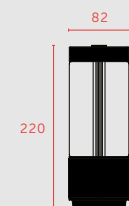

tech:

IP65 - dust ingress and wet rated

7W

2700 K

rechargeable

USB Type-A 60V/5A

scale 1:10 (mm)