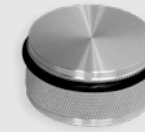

featured:
**DOOR HANDLE / CROSS
THUMBTURN / CROSS**

DOOR STOP / FLOOR / CROSS

finish:	sku:
steel	RDS-07269
brass	RDS-05270
smoked bronze	RDS-09271
black	RDS-02272