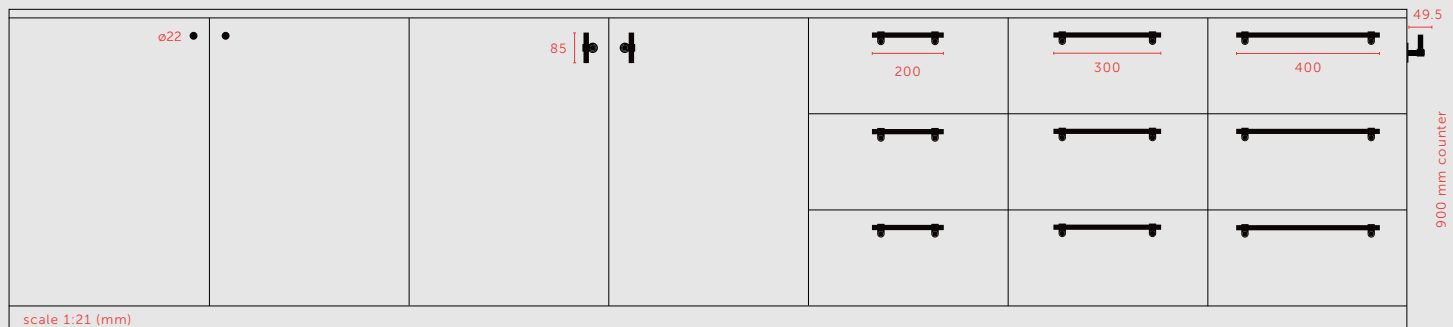

*Product coming soon.

PULL BAR / DOUBLE-SIDED / CAST

Fits a 12-60 mm door.

finish:	sku: (small)	sku: (medium)	sku: (large)
steel	UPBG-074327*	UPBG-074330*	UPBG-074333*
brass	UPBG-054326*	UPBG-054329*	UPBG-054332*
smoked bronze	UPBG-454664*	UPBG-454665*	UPBG-454666*
welders black	UPBG-484328*	UPBG-484331*	UPBG-484334*