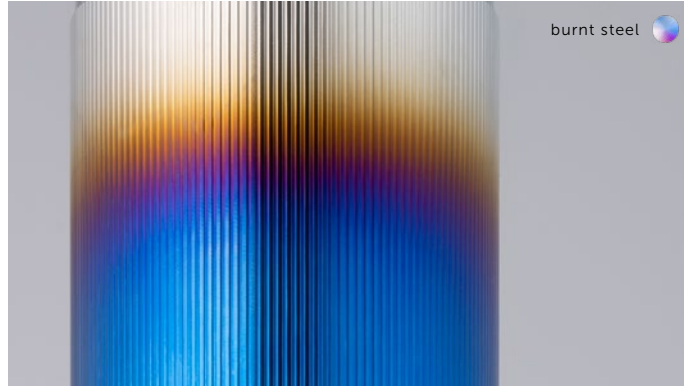

steel

DIRECTORY FINISHES

Check availability for limited inventory or discontinued products.

FYI In some cases other metal, coating and lacquer combinations may be used, if better suited to a specific function or product. I.e. Taps are made from a brass base finished with either nickel plating, baked on paint coating or PVD coating and in some cases Door Hardware is finished with a more durable PVD.

burnt steel