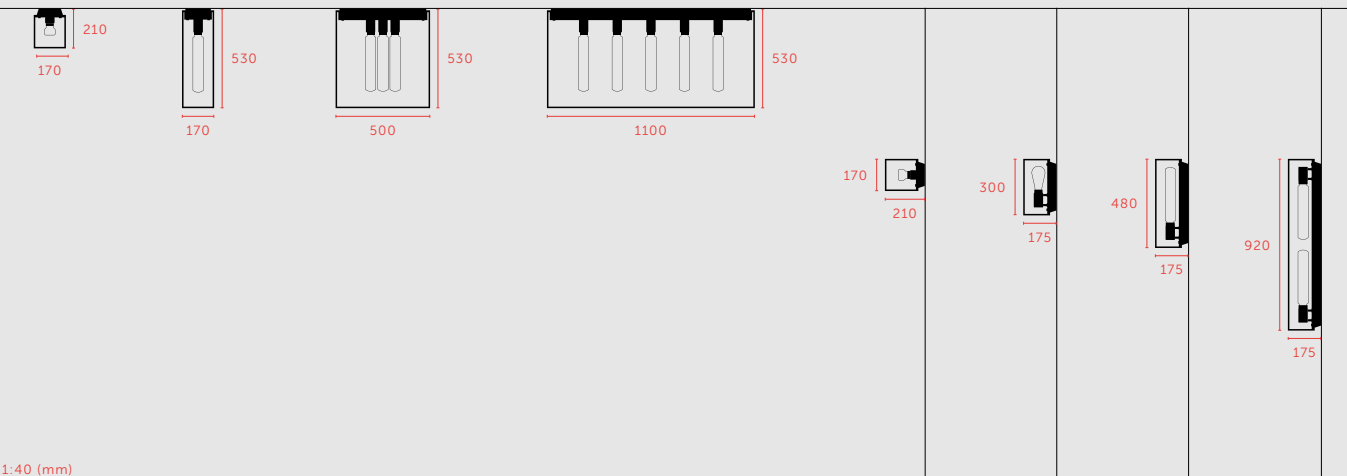

legth: 500 mm
sku: RCA-02406

scale 1:40 (mm)

knurl:

cross

types:

ceiling lights
wall lights

finish:

white marble
black marble