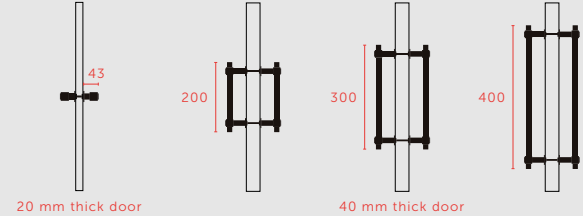

FURNITURE KNOB / DOUBLE-SIDED / CAST

Fits a 6-20 mm door.

finish:	sku:
steel	UFKG-074324*
brass	UFKG-054323*
smoked bronze	UFKG-454663*
welders black	UFKG-484325*