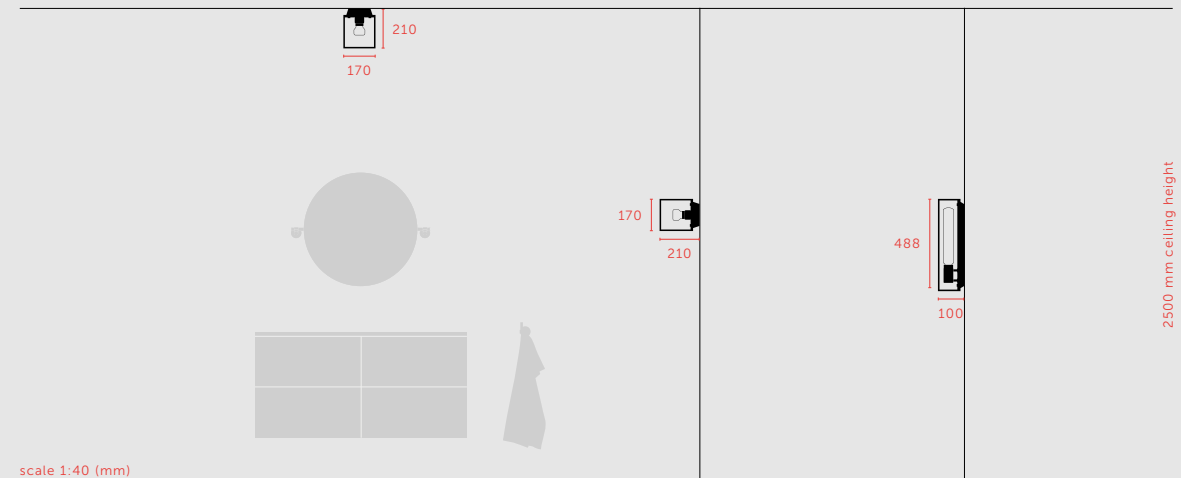

DIRECTORY **CAGED WET**

CAGED WET / SMALL

This can also be fitted as a wall light. Suitable for wet locations. Bulb not included, pictured with our PUNCH BULB / PUCK.

finish:	sku:
steel	RCA-02680
brass	RCA-14679
gun metal	RCA-02681

CAGED WET / LARGE

Suitable for wet locations. Bulb not included, pictured with our BUSTER BULB / TUBE.

finish:	sku:
steel	RCA-552521
brass	RCA-052523
gun metal	RCA-352522

CAGED WET / LARGE

Suitable for wet locations. Bulb not included, pictured with our BUSTER BULB / TUBE.

finish:	sku:
black +warm sunset	RCA-134479

knurl:

- cross
- cast

types:

- ceiling lights
- wall lights

finish:

- steel
- brass
- warm sunset
- gun metal

tech:

- E27
- 220-240V
- CE marked
- Class 1 & IP44
- Max 5W

detail:

- coin screws

scale 1:40 (mm)