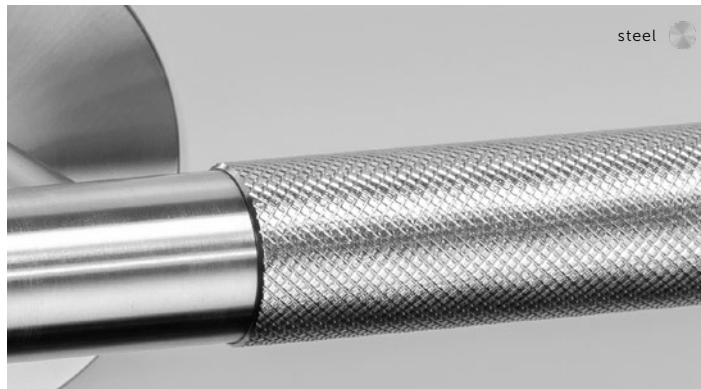

DIRECTORY FINISHES

Check availability for limited inventory or discontinued products.

FYI In some cases other metal, coating and lacquer combinations may be used, if better suited to a specific function or product. I.e. Taps are made from a brass base finished with either nickel plating, baked on paint coating or PVD coating and in some cases Door Hardware is finished with a more durable PVD.

BURNT STEEL

Solid stainless steel exposed to excessive heat and finished with a protective PVD coating to create our unique, durable, burnt steel finish. Check availability for limited inventory or discontinued products.

STEEL

Made from solid stainless steel and refined by hand, this is our most durable finish. It will maintain its crisp appearance for many years, from the moment you take it out of the box.

BRASS

A versatile natural solid brass with a warm lustre and crisp hue, finished with a layer of durable EPL coating. For the Cast range, a stainless steel base is used, finished with a durable brass PVD coating, making it waterproof.

WARM SUNSET

A tastefully extravagant and charismatic finish with a warm, aesthetic. Warm sunset is a stainless steel base with PVD coating. Suitable for bathrooms, spas and wet rooms. Part of our collaboration with GROHE SPA.

SMOKED BRONZE

Solid brass, hand finished with a special oxidising formula, and finally heated to give a beautiful dark bronze appearance. Finished with a durable, EPL coating.

GUN METAL

Gun Metal is made from solid stainless steel which is then finished in gun metal PVD coating. This is an exceptionally durable process, and it will retain its elegance and soft lustre for many years.

BLACK