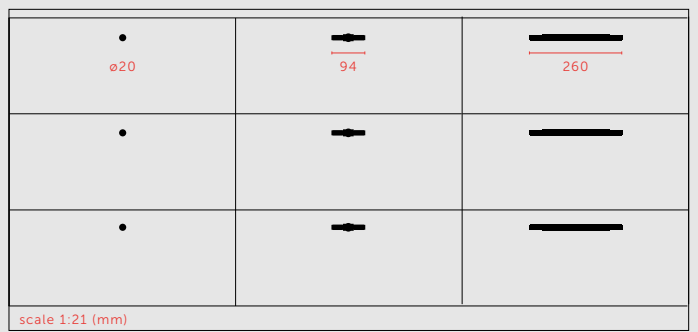

DIRECTORY **WARM SUNSET COLLECTION**

FURNITURE KNOB / CROSS

finish: warm sunset
sku: UFK-134476

T-BAR / CROSS

finish: warm sunset
sku: UTB-134487

PULL BAR / CROSS

finish: warm sunset
sku: (medium) UPB-134474

DOOR HANDLE SET / CROSS

Sprung, 38 mm. Sold in pairs.
finish: warm sunset
sku: RDD-134471

THUMBTURN LOCK / CROSS

Cc 38 mm.
finish: warm sunset
sku: CDT-134473

CAGED WET / LARGE

Suitable for wet locations.
finish: warm sunset
sku: RCA-134479

TOGGLE DETAIL KIT

finish: warm sunset
sku: RTK-134480

DIMMER DETAIL KIT

finish: warm sunset
sku: RDK-134482

GPO SOCKET DETAIL KIT

finish: warm sunset
sku: RPK-134484

knurl:

cross

types:

- cabinet knobs
- cabinet pulls
- door handles
- wall lights
- detail kits

finish:

warm sunset

900 mm counter