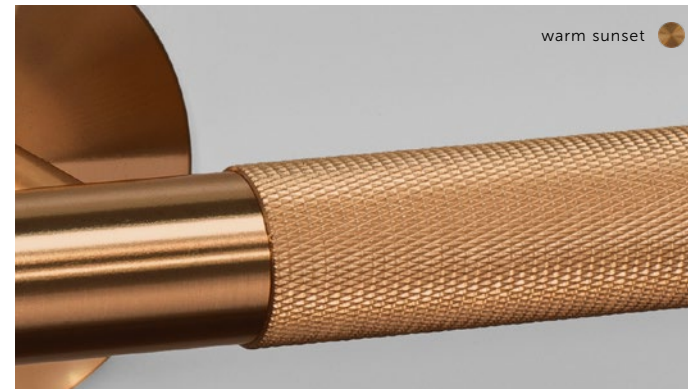

DIRECTORY FINISHES

Check availability for limited inventory or discontinued products.

FYI In some cases other metal, coating and lacquer combinations may be used, if better suited to a specific function or product. I.e. Taps are made from a brass base finished with either nickel plating, baked on paint coating or PVD coating and in some cases Door Hardware is finished with a more durable PVD.

BURNT STEEL

Solid stainless steel exposed to excessive heat and finished with a protective PVD coating to create our unique, durable, burnt steel finish. Check availability for limited inventory or discontinued products.

STEEL

Made from solid stainless steel and refined by hand, this is our most durable finish. It will maintain its crisp appearance for many years, from the moment you take it out of the box.

BRASS

A versatile natural solid brass with a warm lustre and crisp hue, finished with a layer of durable EPL coating. For the Cast range, a stainless steel base is used, finished with a durable brass PVD coating, making it waterproof.

WARM SUNSET

A tastefully extravagant and charismatic finish with a warm, aesthetic. Warm sunset is a stainless steel base with PVD coating. Suitable for bathrooms, spas and wet rooms. Part of our collaboration with GROHE SPA.

SMOKED BRONZE

Solid brass, hand finished with a special oxidising formula, and finally heated to give a beautiful dark bronze appearance. Finished with a durable, EPL coating.

GUN METAL

Gun Metal is made from solid stainless steel which is then finished in gun metal PVD coating. This is an exceptionally durable process, and it will retain its elegance and soft lustre for many years.

BLACK