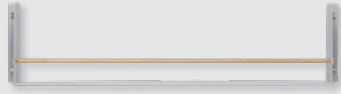

DIRECTORY **KITCHEN / SHELVES**

SHELF / GIRDER

finish:	sku:
stone + steel	USV-231920
stone + brass	USV-251919
stone + gun metal*	USV-651921
dune + steel	USI-974811
dune + brass	USI-974810
black + steel	USV-041916
black + brass	USV-061915
black + gun metal*	USV-531917