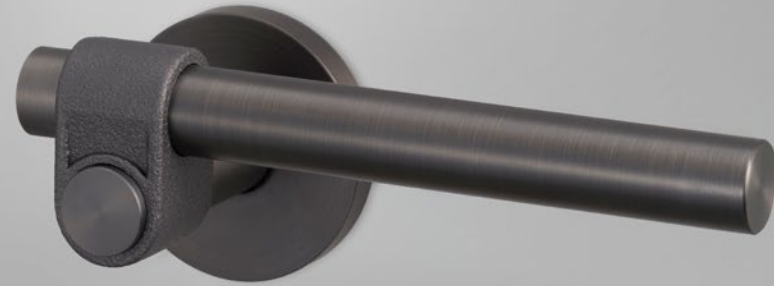

CAST

Cast door hardware strikes the perfect balance of rough meets smooth. Crafted from hand-refined smooth solid metal bar and tactile cast elements, each piece is inherently one-of-a-kind. The collection is the result of intensive R&D, combining two opposing production techniques into our most dynamic solid metal aesthetic to date.