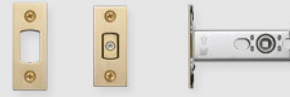

THUMBTURN LOCK DEADBOLT LATCH

57 mm backset, for use with our Thumbturn Locks.

finish:	sku:
steel	GLL-071173
brass	GLL-051172
gun metal*	GLL-351177
black	GLL-021175