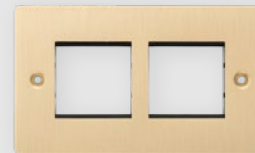

2G PLATE / FOR 2 45MM MODULES

A wall plate for two 45mm modules. To be combined with our modules and detail kits.

finish:	sku:
white	GPL-144122
steel	GPL-074118
brass	GPL-054120
smoked bronze	GPL-454119
black	GPL-024121