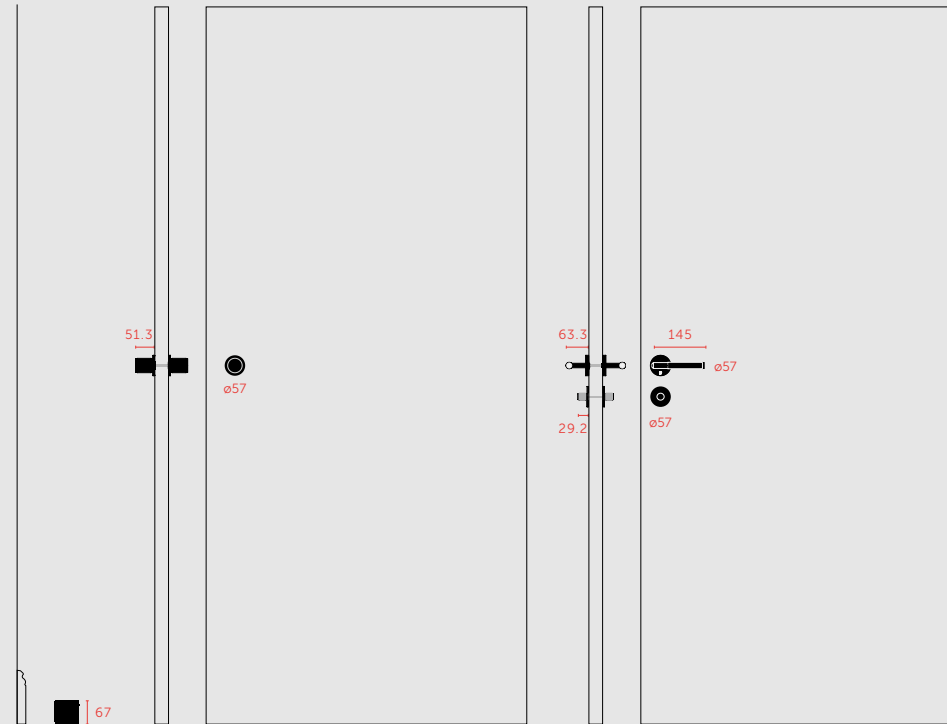

2000 mm internal door

scale 1:21 (mm)

*Product will be discontinued when stocks are out.

knurl:

linear

types:

door lever handles

door knobs