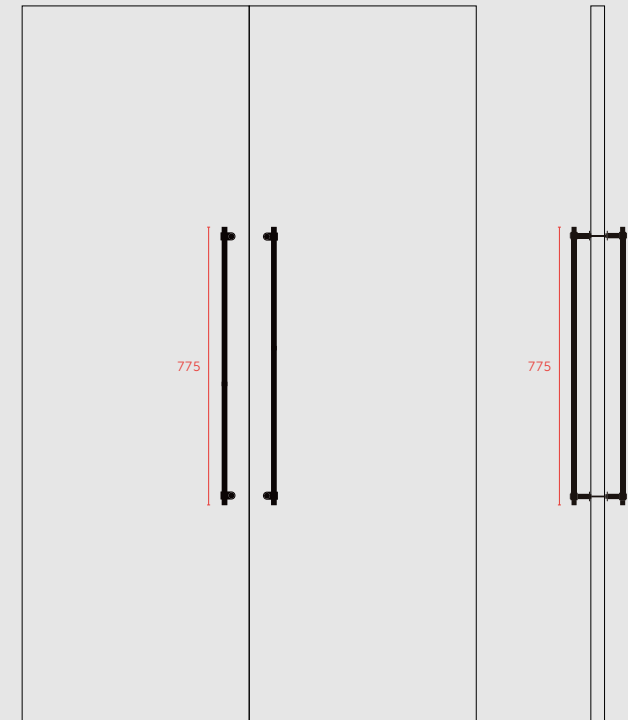

CLOSET BAR / DOUBLE-SIDED / CAST

finish:	sku:
steel	UCBG-074336*
brass	UCBG-054335*
smoked bronze	UCBG-454667*
welders black	UCBG-484337*

* Product coming soon.