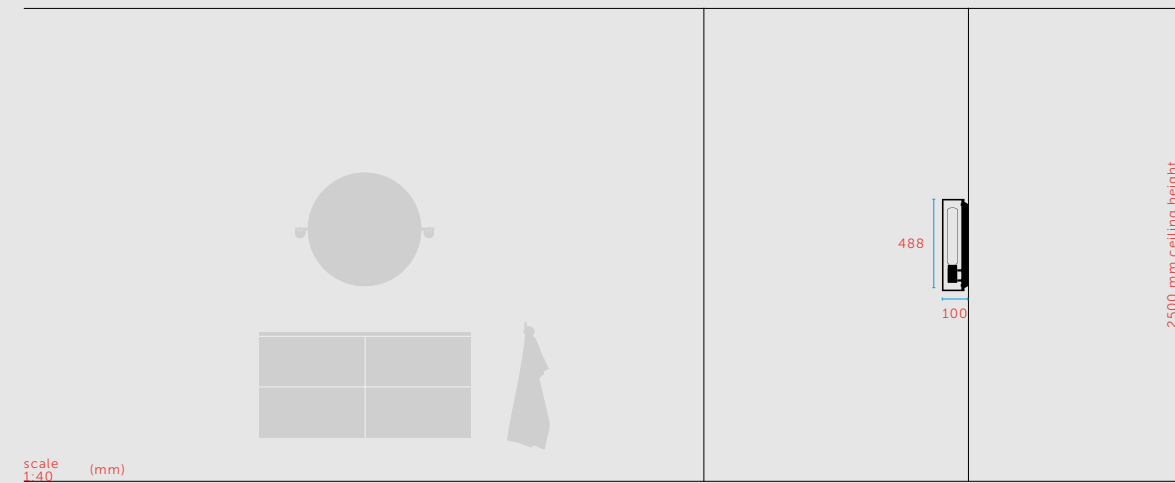

types:

- cabinet knobs
- cabinet pulls
- door handles
- wall lights
- detail kits

finish:

warm sunset

900 mm counter

COLLABORATION
STAUB

Buster + Punch meets Staub in a coming together of iconic emblems and traditions. The collaboration comprises of an elevated Staub Cocotte and frying pan, in black cast iron with embossed Buster + Punch insignia. To elevate the pieces, each boasts bespoke Buster + Punch handles in solid metal, featuring our signature precision knurling.