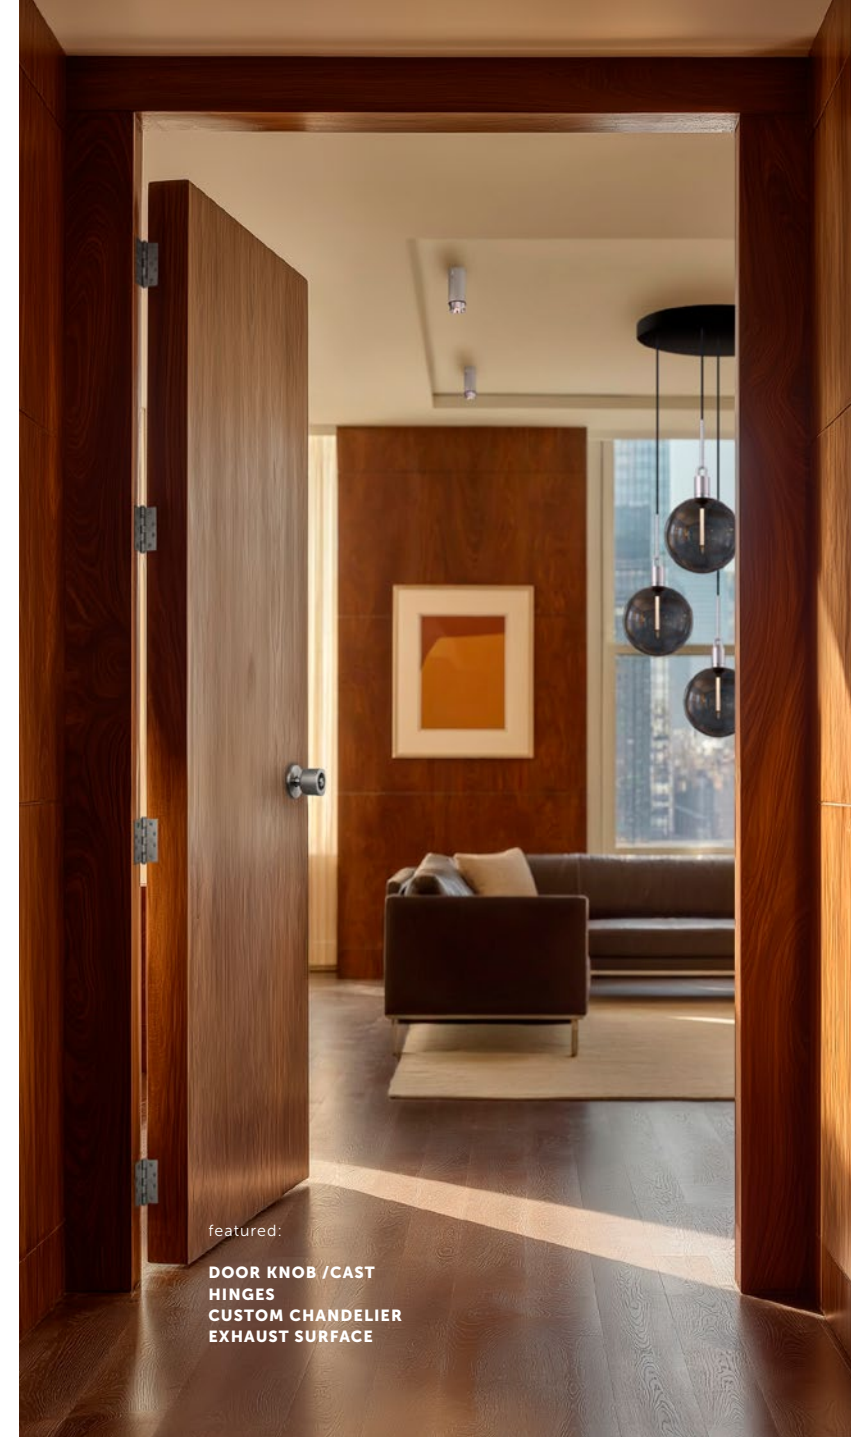

featured:

DOOR HANDLE / CAST

finish:

SMOKED BRONZE

featured:

DOOR KNOB / CAST

featured:

STEEL