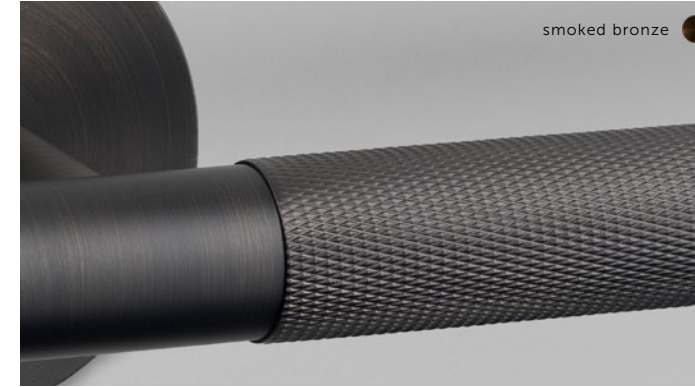

gun metal

smoked bronze