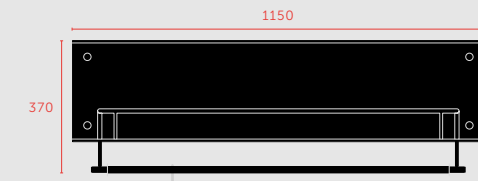

types:

- girder shelves
- hanger shelves

finish:

- steel 
- brass 
- gun metal 
- stone 
- dune 
- black 

detail:

- coin screws

tech:

- max load 30kg