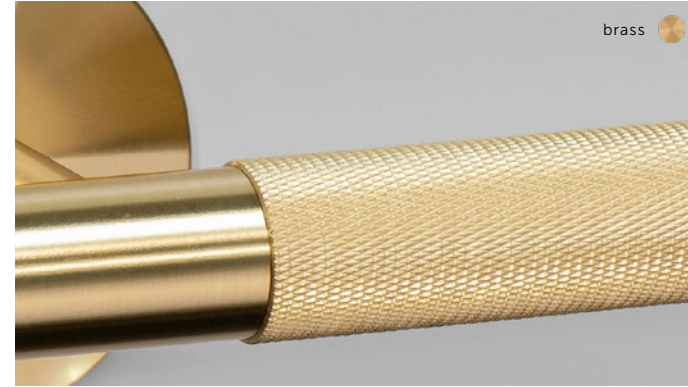

burnt steel

warm sunset

brass