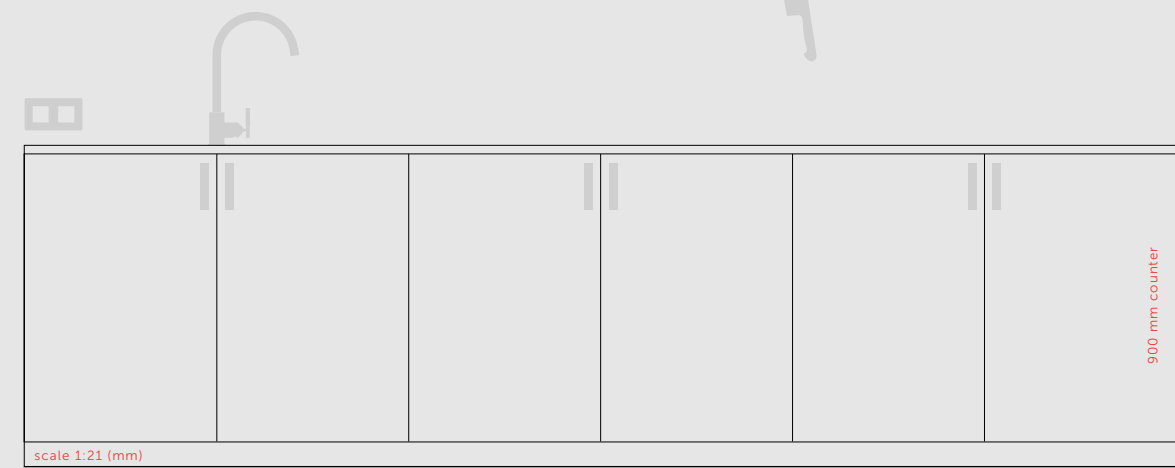

types:

- girder shelves
- hanger shelves

finish:

- steel 
- brass 
- gun metal 
- stone 
- dune 
- black 

detail:

- coin screws

tech:

- max load 30kg