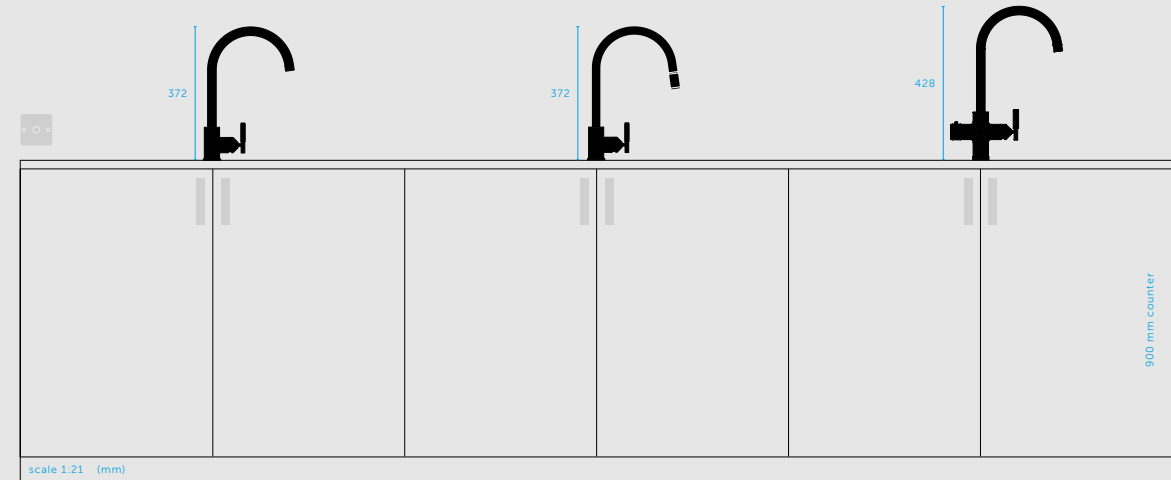

DIRECTORY **KITCHEN / TAPS**

KITCHEN TAP / MIXER

finish:	sku: (linear)	sku: (cross)
steel	G0-074234	RKT-071568
blond brass	G0-054239	GKT-055238
gun metal**	GKT-354221	RKT-351571
welders black	G0-484241	GKT-025174

KITCHEN TAP / MIXER WITH PULL-OUT SPRAY

finish:	sku: (linear)	sku: (cross)
steel	UKT-074027	RKT-071660
blond brass	RKT-051665	RKT-051661
welders black	RKT-591666	RKT-591662

HOT WATER TAP / 4-IN-1*

Mixes hot + cold water, plus filtered cold + instant hot water. To be used in conjunction with the Hot Water Tank and Filter Kit on p.125.

finish:	sku: (linear)	sku: (cross)
steel	UKT-072337	UKT-072333
blond brass	UKT-052338	UKT-052334
gun metal**	UKT-352340	UKT-352336
welders black	UKT-592339	UKT-592335

*Sold in the UK only.

FYI: Blond Brass is a lighter brass tone with a timeless but progressive expression. It's elegant and refined with a sense of soft modernity.

HOT WATER TANK

A hot water tank up to 98 degrees. To be used in conjunction with our 4-in-1 Kitchen Mixer Tap.

sku: UKT-012217

FILTER KIT

A water filter kit to be used in conjunction with our 4-in-1 Kitchen Mixer Tap. Features a phosphate bead core to reduce scaling.

sku: UKT-012218

REPLACEMENT WATER FILTER

A replacement water filter for use with our 4-in-1 Kitchen mixer Tap. Features a phosphate bead core to reduce scaling.

sku: U0-012563

look:

- cast
- linear
- cross

types:

- mixer taps
- pull-out taps
- boiling water taps

finish:

- steel
- blond brass
- gun metal
- welders black

detail:

- rough-cast base
- solid metal

**Product will be discontinued when stocks are out.