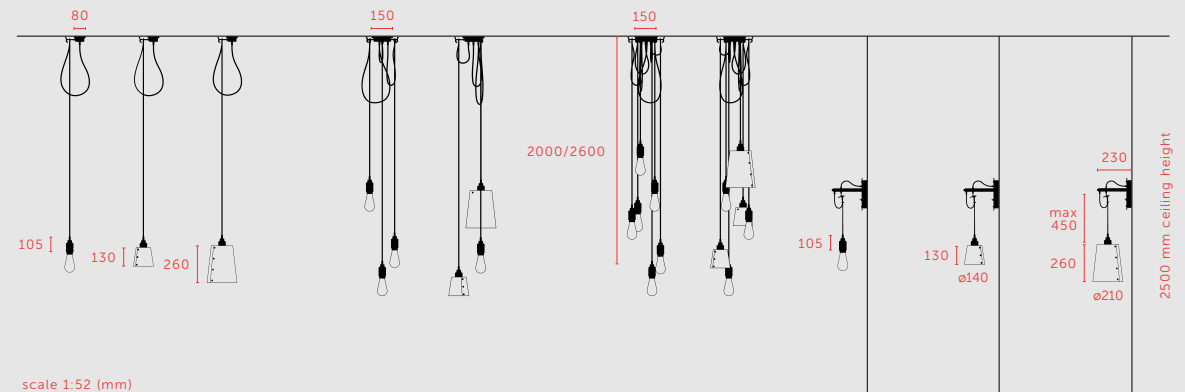

HOOKED 1.0 / SMALL

finish:	sku: (2 m)	sku: (2.6 m)*
stone + steel	RHK-23415	-
stone + brass	RHK-25399	RHK-25403
stone + smoked bronze	RHK-24407	-
graphite + steel	RHK-19414	-
graphite + brass	RHK-18398	RHK-18402
graphite + smoked bronze	RHK-20406	-

HOOKED 3.0 / MIX

finish:	sku: (2 m)	sku: (2.6 m)*
stone + steel	RHK-23429	RHK-23431
stone + brass	RHK-25421	-
stone + smoked bronze	RHK-24425	-
graphite + steel	RHK-19428	RHK-19430
graphite + brass	RHK-18420	-
graphite + smoked bronze	RHK-20424	-

HOOKED 6.0 / MIX

finish:	sku: (2 m)	sku: (2.6 m)*
stone + steel	RHK-23441	RHK-23443
stone + brass	RHK-25433	-
stone + smoked bronze	RHK-24437	RHK-24439
graphite + steel	RHK-19440	RHK-19442
graphite + brass	RHK-18432	-
graphite + smoked bronze	RHK-20436	RHK-20438

HOOKED WALL / LARGE

finish:	sku:
stone + steel	RHW-23449
stone + brass	RHW-25447
stone + smoked bronze	RHW-24448
graphite + steel	RHW-19446
graphite + brass	RHW-18444
graphite + smoked bronze	RHW-20445

HOOKED 1.0 / LARGE

finish:	sku: (2 m)	sku: (2.6 m)*
stone + steel	RHK-23413	-
stone + brass	RHK-25397	RHK-25401
stone + smoked bronze	RHK-24405	-
graphite + steel	RHK-19412	-
graphite + brass	RHK-18396	RHK-18400
graphite + smoked bronze	RHK-20404	-

HOOKED SHADE / SMALL

finish:	sku:
stone	RSH-33257
graphite	RSH-34256

HOOKED SHADE / LARGE

finish:	sku:
stone	RSH-33255
graphite	RSH-34254

*Product will be discontinued when stocks are out.

scale 1:52 (mm)

knurl:

cross

types:

pendant lights

wall lights

chandeliers

lamp shades

finish lampholder:

steel

brass

smoked bronze

black

finish body + shade:

stone

graphite

tech:

E27

220-240V

CE marked

Class 1 & IP20

Max 40W

detail:

coin screw

please note:

Bulbs not included. Pictured with our Buster Bulbs and Punch Bulb / Puck