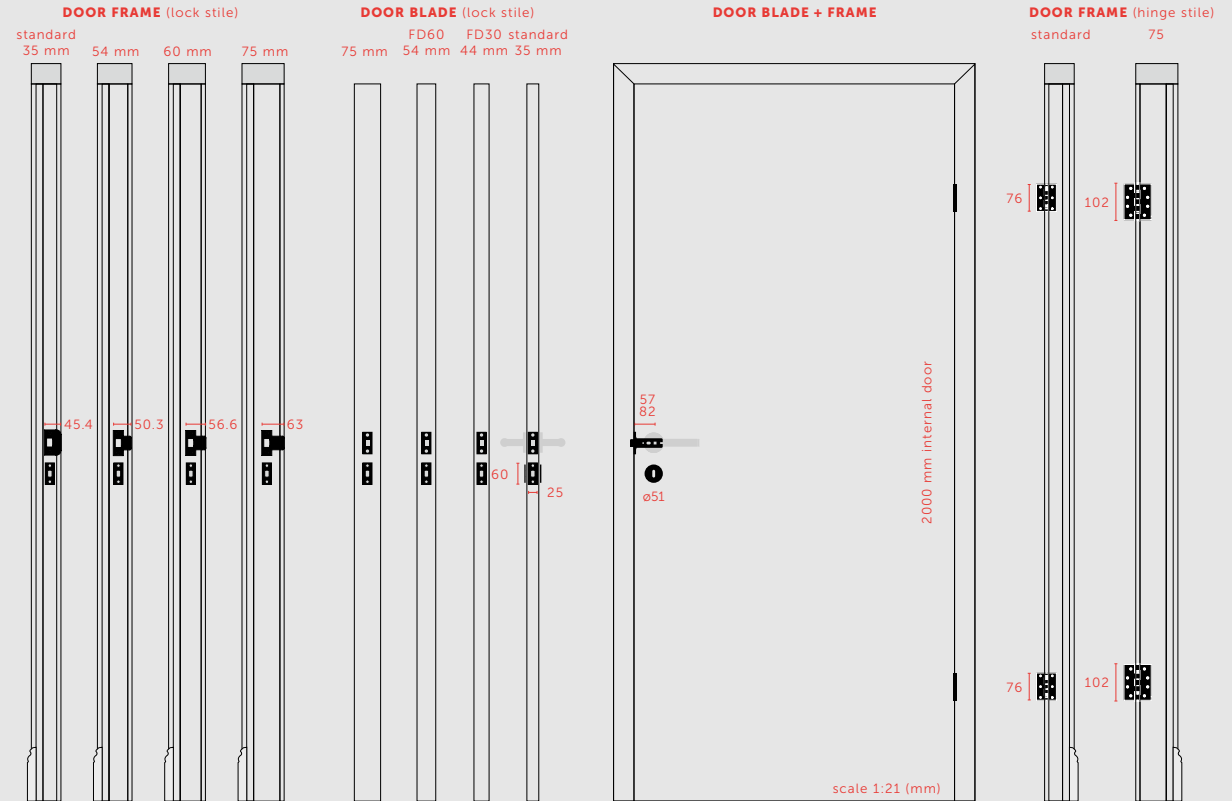

STRIKE PLATE KIT / T-SHAPED

Fits a 60 mm door.

finish:	sku:
steel	UDS-071781
brass	UDS-051782
gun metal*	UDS-351786
black	UDS-021784

DOOR HANDLE TUBULAR LATCH

57 mm backset, for use with our Door Handles (not fixed).

finish:	sku:
steel	GLL-071161
brass	GLL-051160
black	GLL-021163

DOOR KNOB TUBULAR LATCH

82 mm backset, for use with our Door Knobs (not fixed).

finish:	sku:
steel	GLL-071167
brass	GLL-051166
gun metal*	GLL-351171
black	GLL-021169

THUMBTURN LOCK DEADBOLT LATCH

57 mm backset, for use with our Thumbturn Locks.

finish:	sku:
steel	GLL-071173
brass	GLL-051172
gun metal*	GLL-351177
black	GLL-021175

THUMBTURN LOCK DEADBOLT LATCH

82 mm backset, for use with our Thumbturn Locks.

finish:	sku:
steel	GLL-071179
brass	GLL-051178
gun metal*	GLL-351183
black	GLL-021181

STRIKE PLATE KIT / T-SHAPED

Fits a 75 mm door.

finish:	sku:
steel	UDS-071787
brass	UDS-051788
gun metal*	UDS-351792
black	UDS-021790

STRIKE PLATE KIT / D-SHAPED

Fits a standard door.

finish:	sku:
steel	UDS-071793
brass	UDS-051794
gun metal*	UDS-351798
black	UDS-021796

DOOR HINGES / 76 x 51 x 2 MM

finish:	sku:
steel	RHG-071840
brass	RHG-051841
smoked bronze	RHG-454690
welders black	RHG-591842

DOOR HINGES / 102 x 76 x 3 MM

finish:	sku:
steel	RHG-071843
brass	RHG-051844
smoked bronze	RHG-454689
welders black	RHG-591845

*Product will be discontinued when stocks are out.

types:

- escutcheon plates
- strike plates
- hinges
- latches

finish:

- steel
- brass
- gun metal
- smoked bronze
- welders black
- black