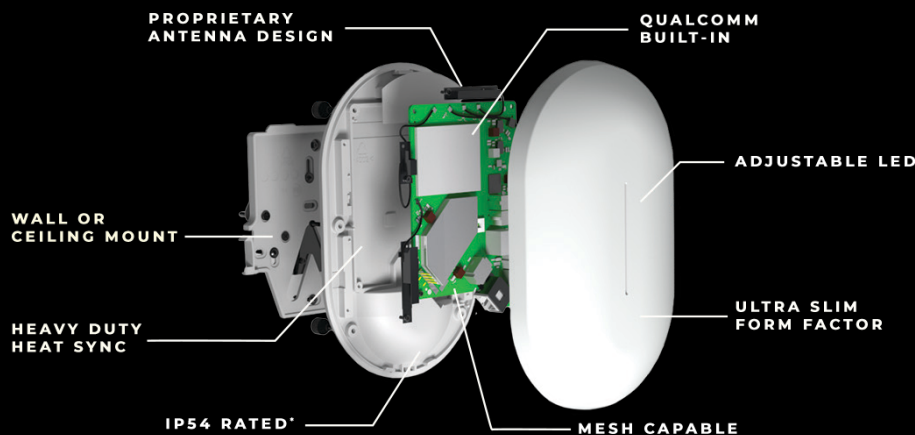

High-Performance WiFi 6 Access Points

AP6W

AP6-PRO
OUTDOOR

FEATURING
ALTA PASS™
MULTI-PASSWORD TECHNOLOGY

IP68 RATED

[A] CONTROL™ Management Platform

Real-Time Status

Scalable Multi-Site Management

Internet Access Scheduling

CLOUD OR LOCAL

Cloud or Local Management

Dashboard Customization

Advanced Filtering

Alta Networks Utilities

512 12-Port SFP+ Distribution Switch

12 SFP+ Ports